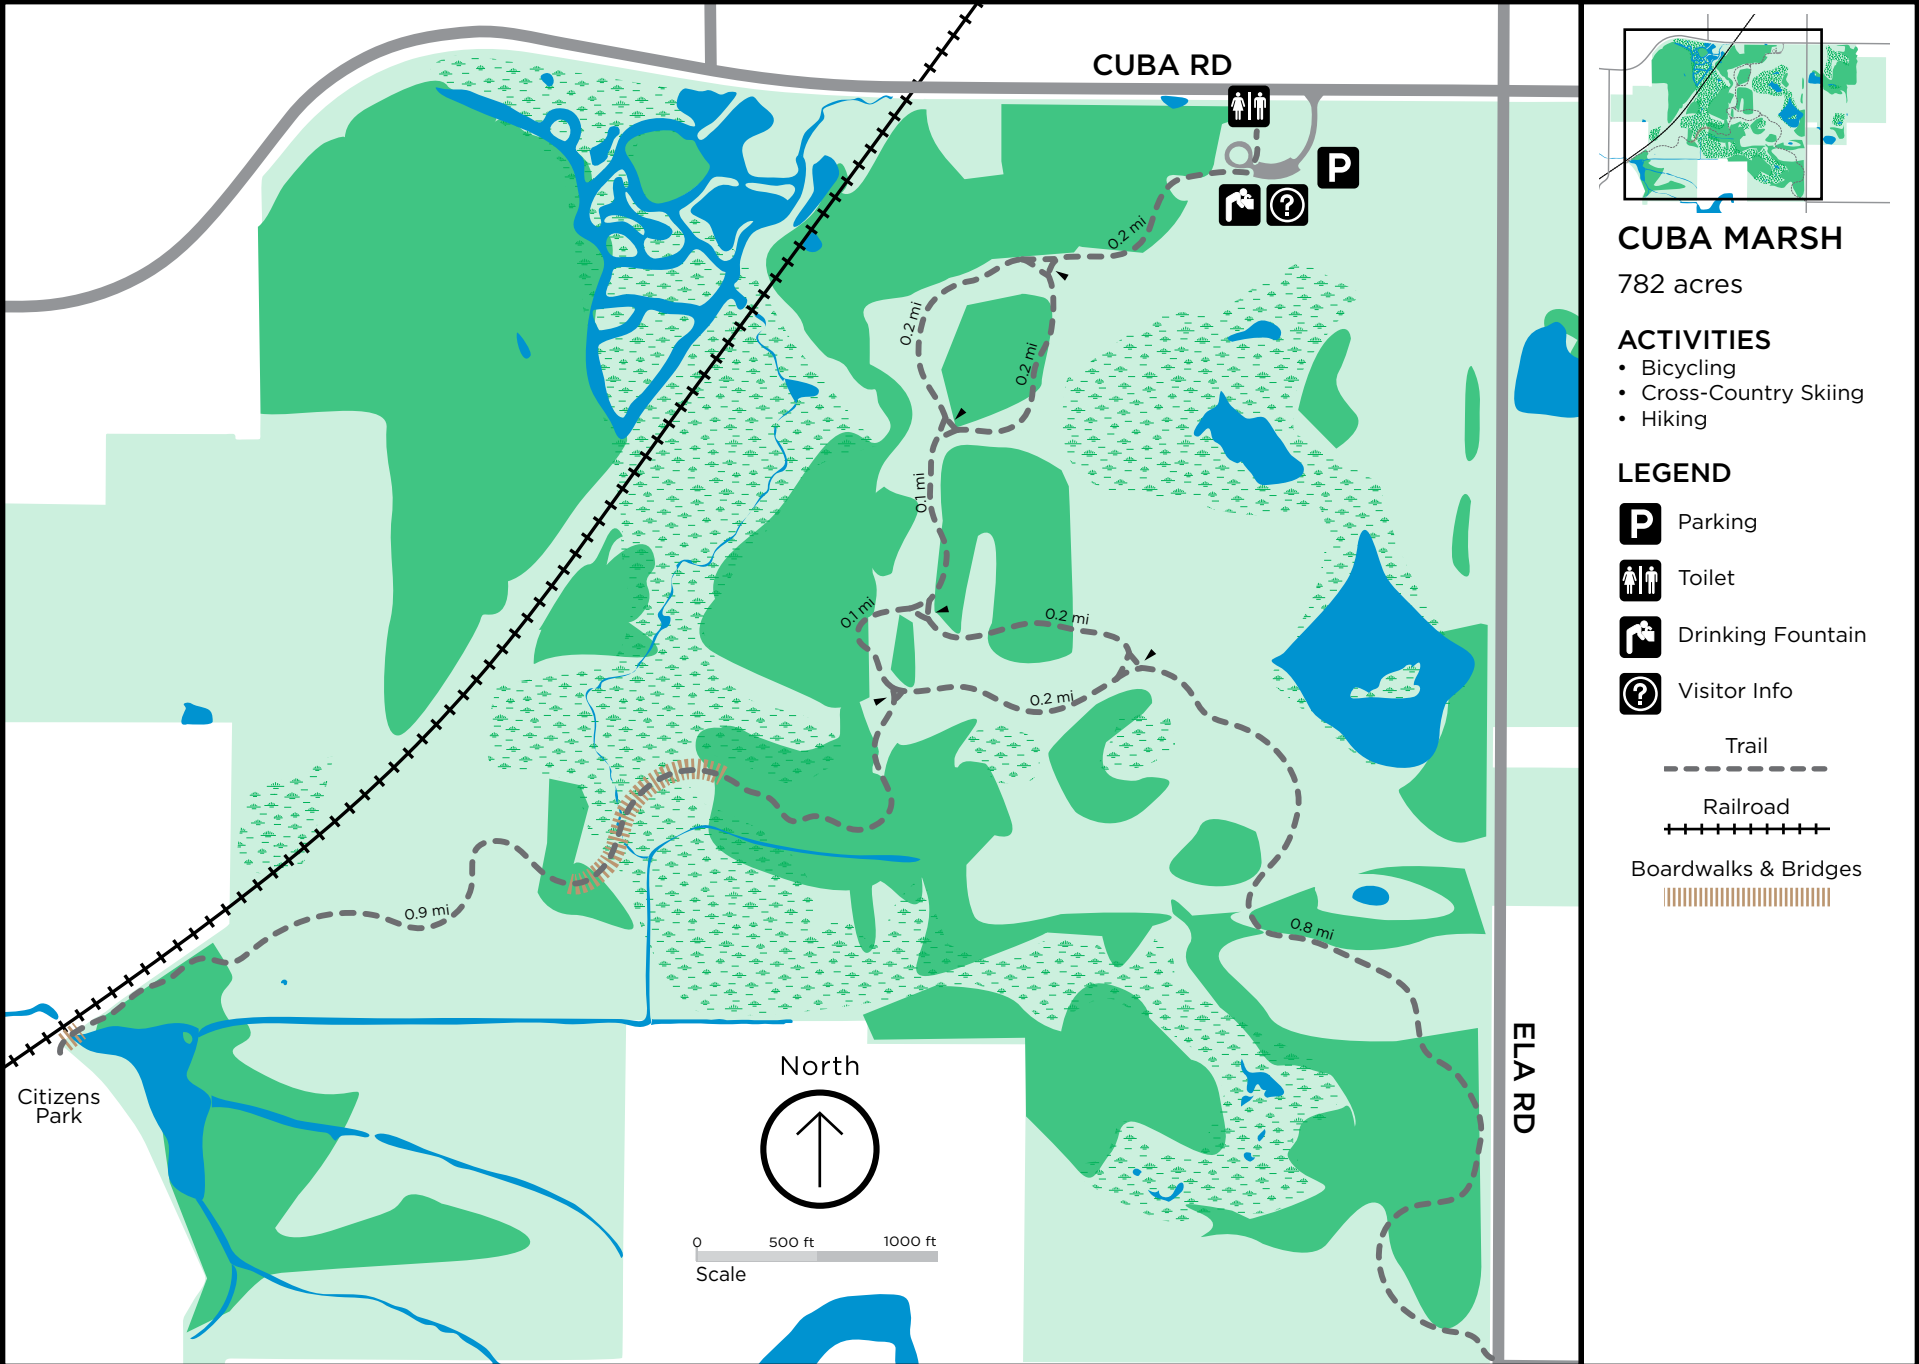

Cuba Marsh

CUBA MARSH

782 acres

ACTIVITIES

- Bicycling
- Cross-Country Skiing
- Hiking

LEGEND

- P** Parking
- Toilet
- Drinking Fountain
- Visitor Info
- Trail
- Railroad
- Boardwalks & Bridges