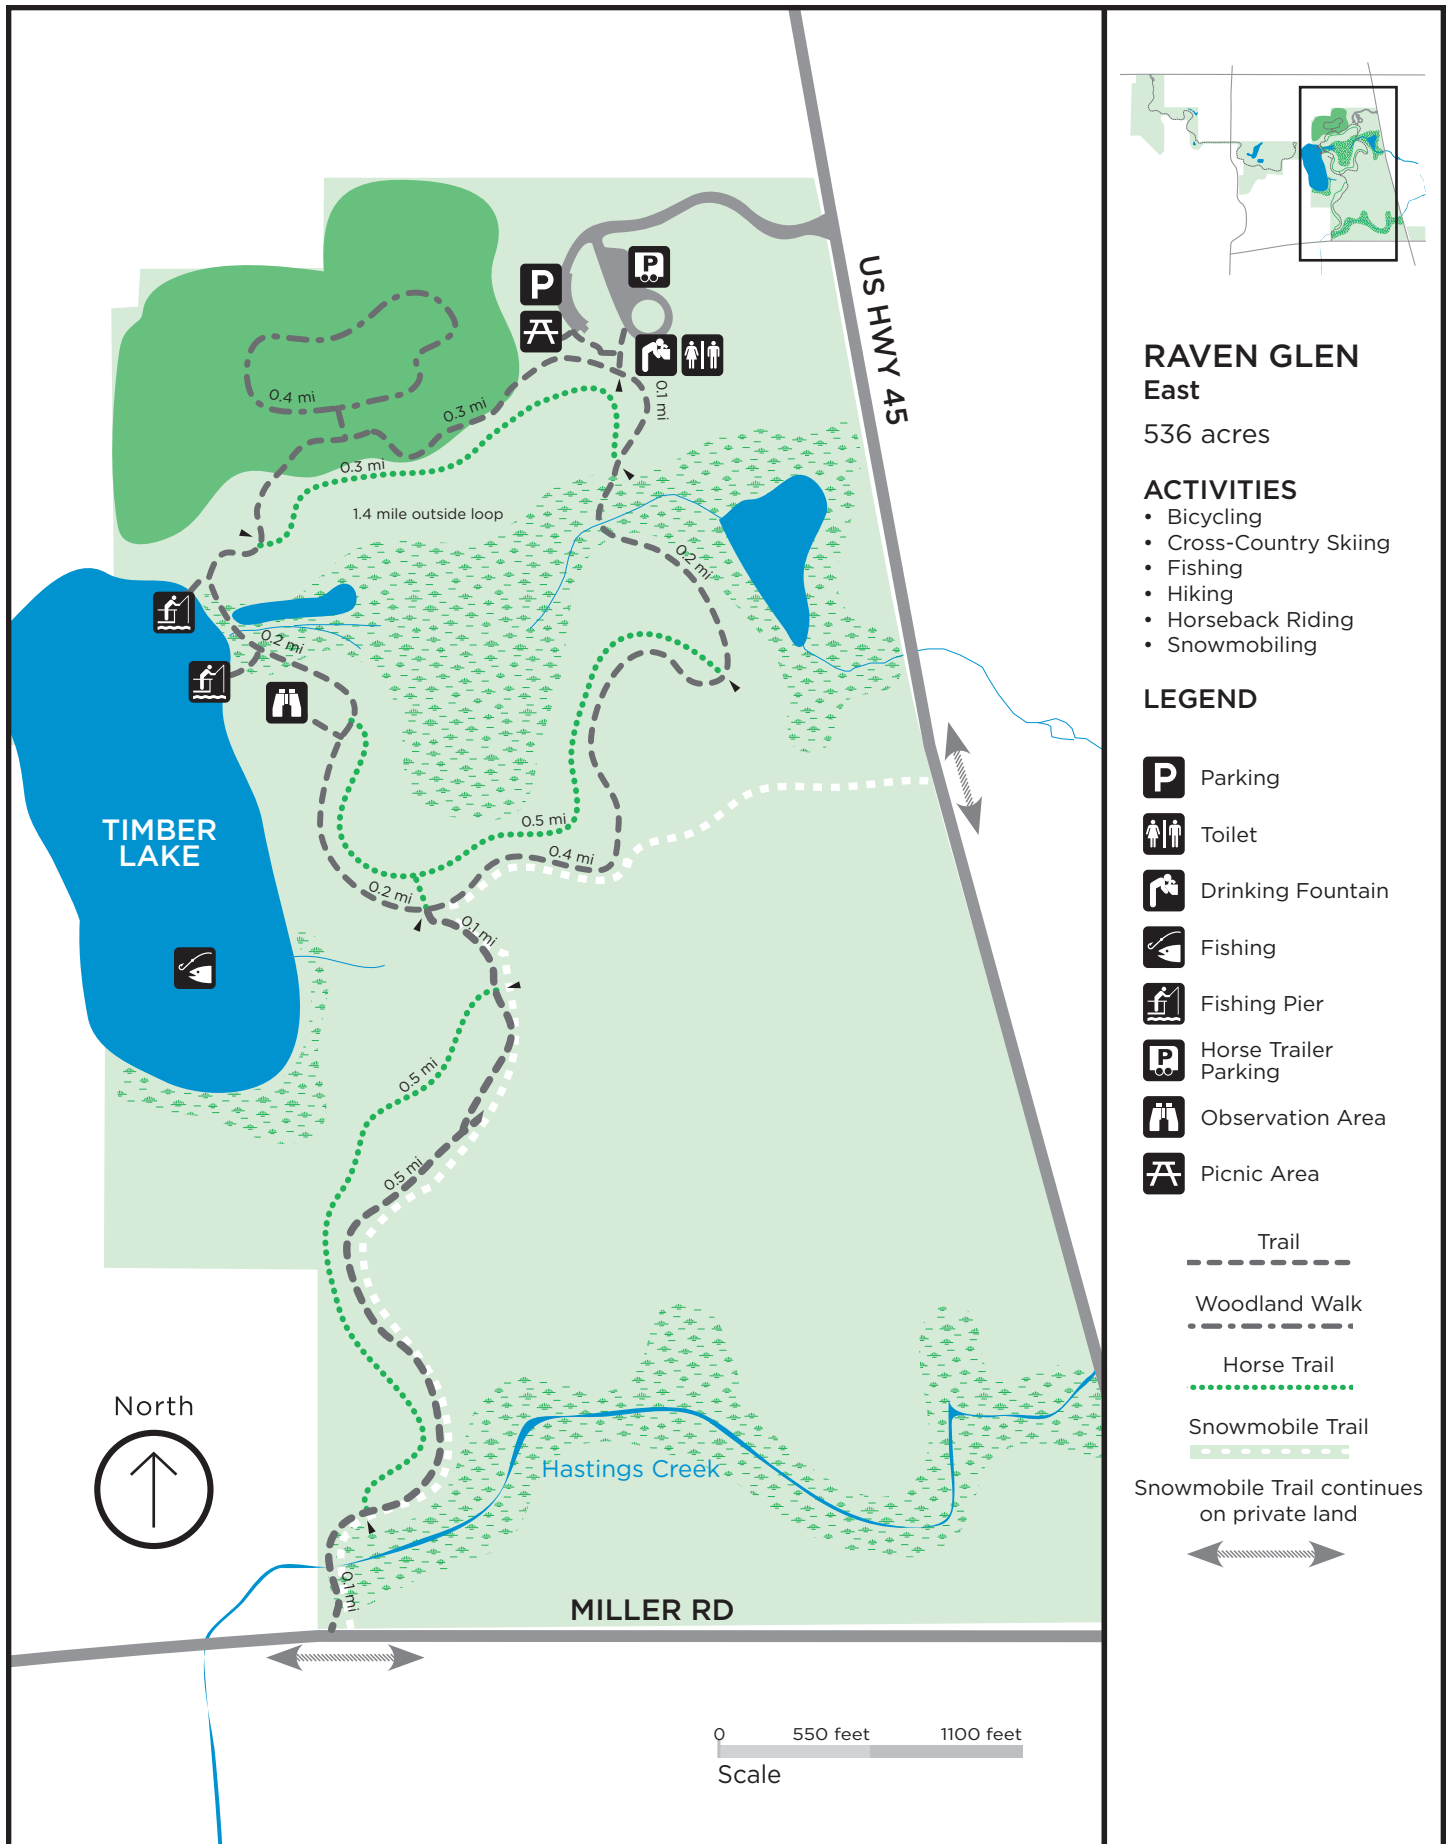

Raven Glen - East

RAVEN GLEN East

536 acres

ACTIVITIES

- Bicycling
- Cross-Country Skiing
- Fishing
- Hiking
- Horseback Riding
- Snowmobiling

LEGEND

- Parking
- Toilet
- Drinking Fountain
- Fishing
- Fishing Pier
- Horse Trailer Parking
- Observation Area
- Picnic Area

--- Trail

... Woodland Walk

..... Horse Trail

----- Snowmobile Trail

Snowmobile Trail continues on private land

Raven Glen - West