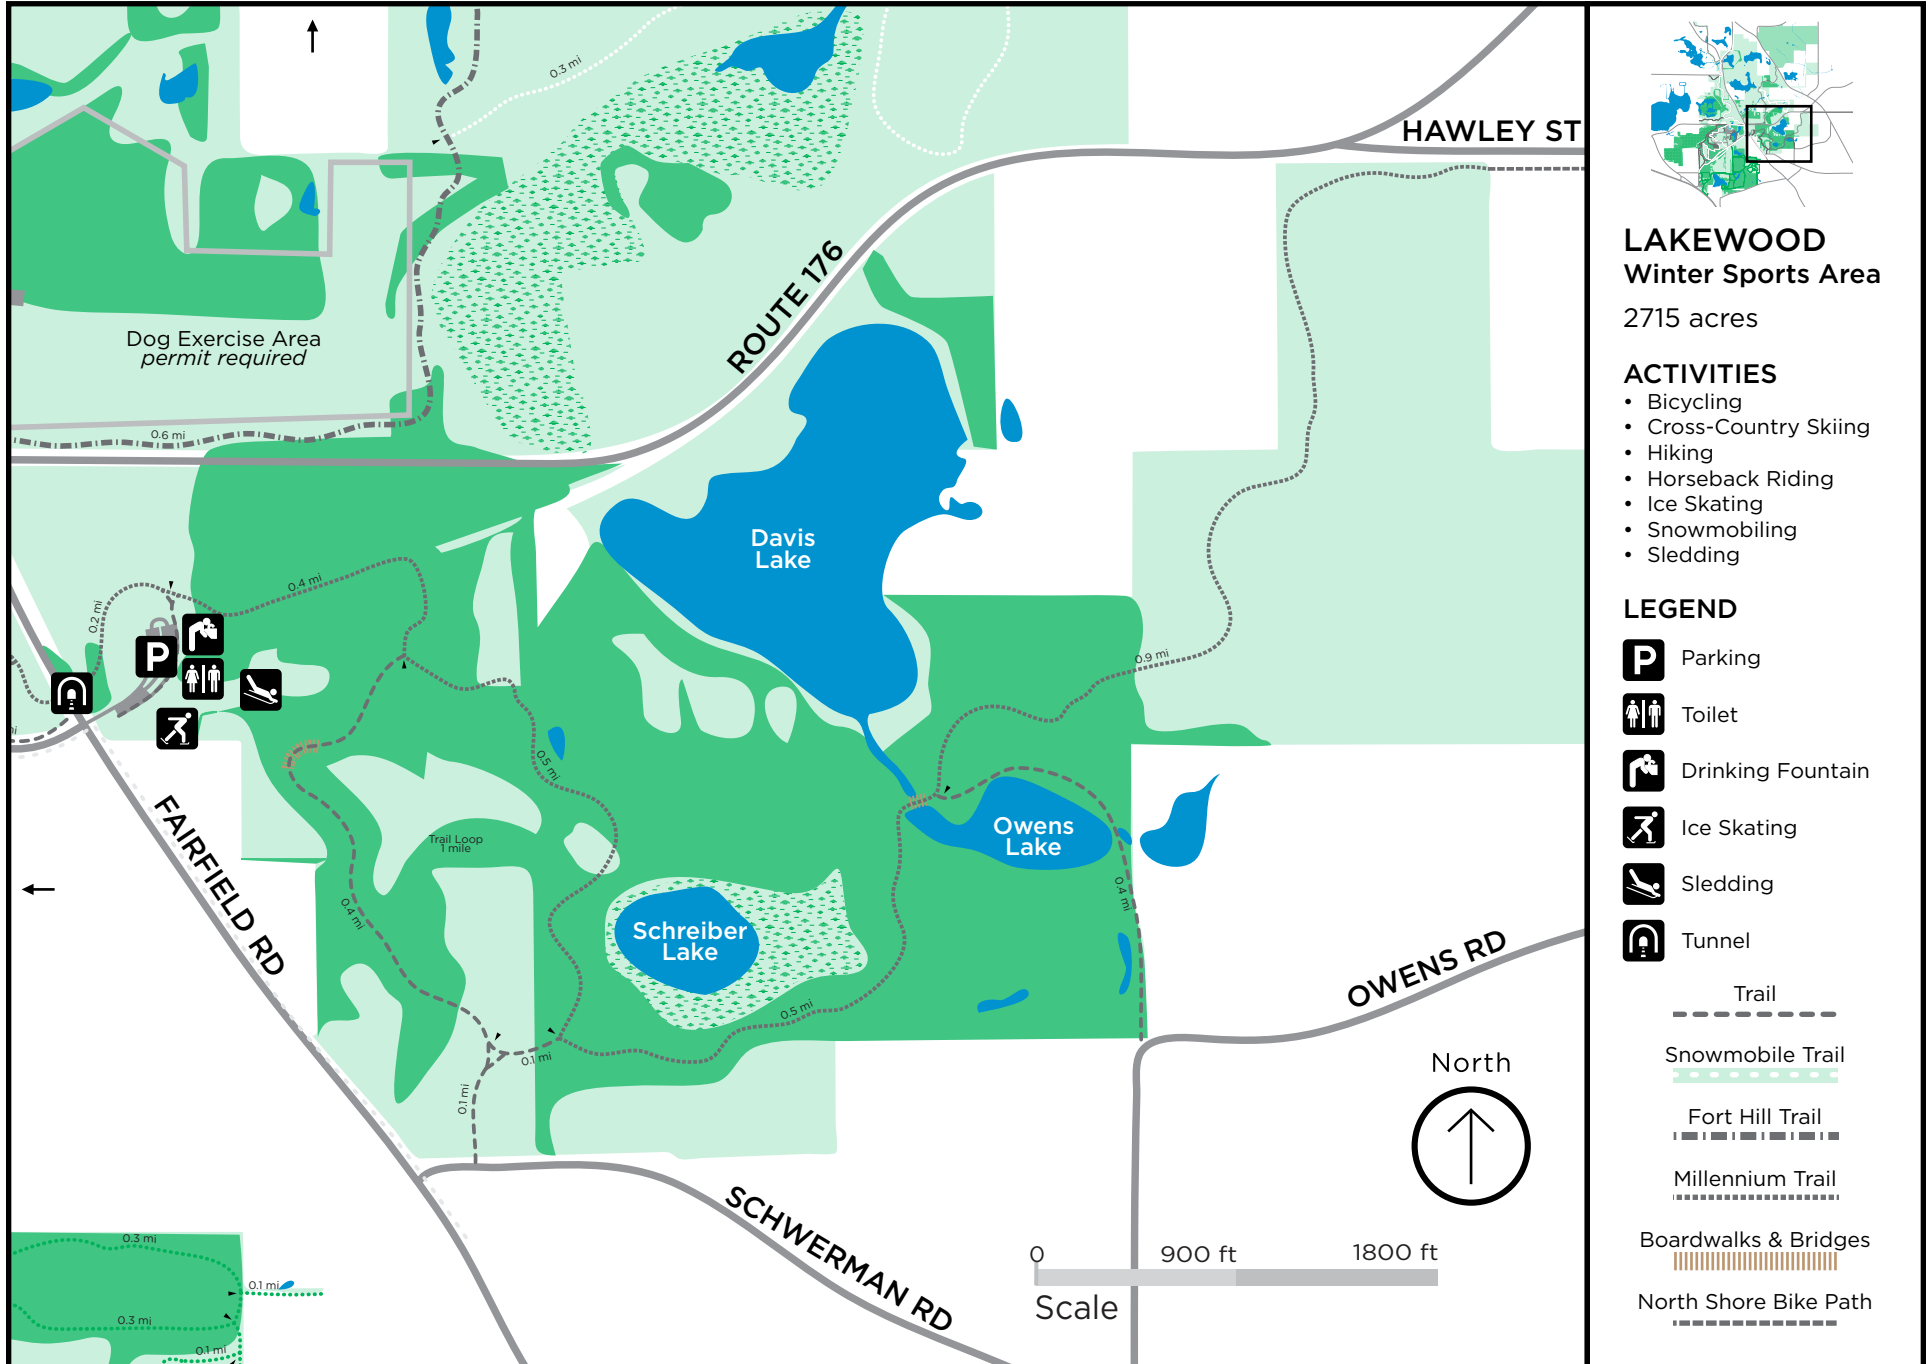

Lakewood - Winter Sports Area

LAKEWOOD Winter Sports Area

2715 acres

ACTIVITIES

- Bicycling
- Cross-Country Skiing
- Hiking
- Horseback Riding
- Ice Skating
- Snowmobiling
- Sledding

LEGEND

- Parking
- Toilet
- Drinking Fountain
- Ice Skating
- Sledding
- Tunnel
- Trail
- Snowmobile Trail
- Fort Hill Trail
- Millennium Trail
- Boardwalks & Bridges
- North Shore Bike Path