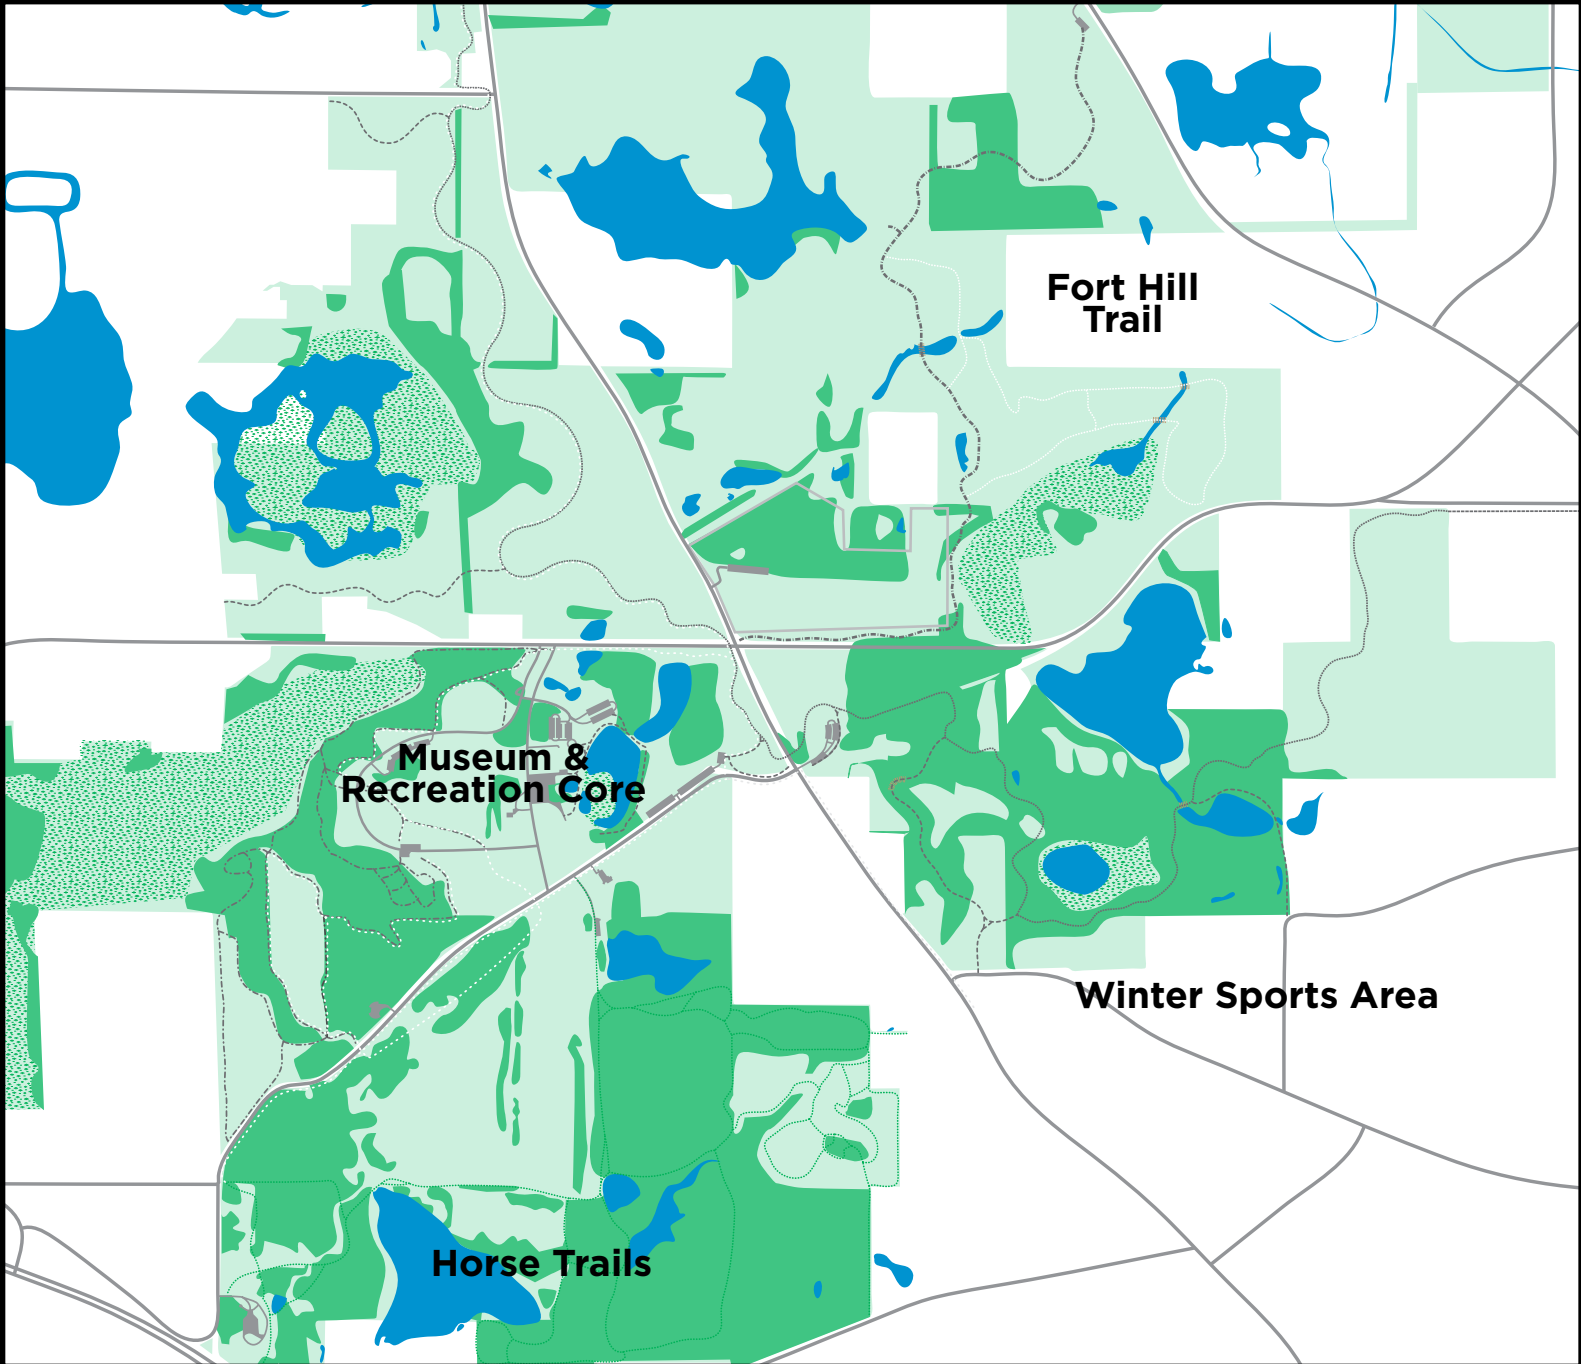

Lakewood

LAKEWOOD

2715 acres

ACTIVITIES

- Bicycling
- Cross-Country Skiing
- Dog Exercise Area
- Fishing
- Hiking
- Horseback Riding
- Ice Fishing
- Ice Skating
- Museum
- Picnic Shelters
- Sledding
- Snowmobiling
- Youth Group Camping

Click on an area to go to a detailed map

North

Lakewood - Museum & Recreation Core

LAKEWOOD Recreation Core

2715 acres

ACTIVITIES

- Bicycling
- Cross-Country Skiing
- Fishing
- Hiking
- Horseback Riding
- Ice Fishing
- Picnic Shelters
- Snowmobiling
- Youth Group Camping

Lakewood - Horse Trails

LAKEWOOD Horse Trails

2715 acres

ACTIVITIES

- Cross-Country Skiing
- Fishing
- Hiking
- Horseback Riding
- Snowmobiling
- Youth Group Camping

LEGEND

- Parking
- Toilet
- Drinking Fountain
- Fishing
- Horse Trailer Parking
- Snowmobile Parking
- Youth Group Campground
- Grass Trail
- Horse Trail
- Snowmobile Trail

Dogs & bikes prohibited on horse trails.

Lakewood - Winter Sports Area

LAKEWOOD Winter Sports Area

2715 acres

ACTIVITIES

- Bicycling
- Cross-Country Skiing
- Hiking
- Horseback Riding
- Ice Skating
- Snowmobiling
- Sledding