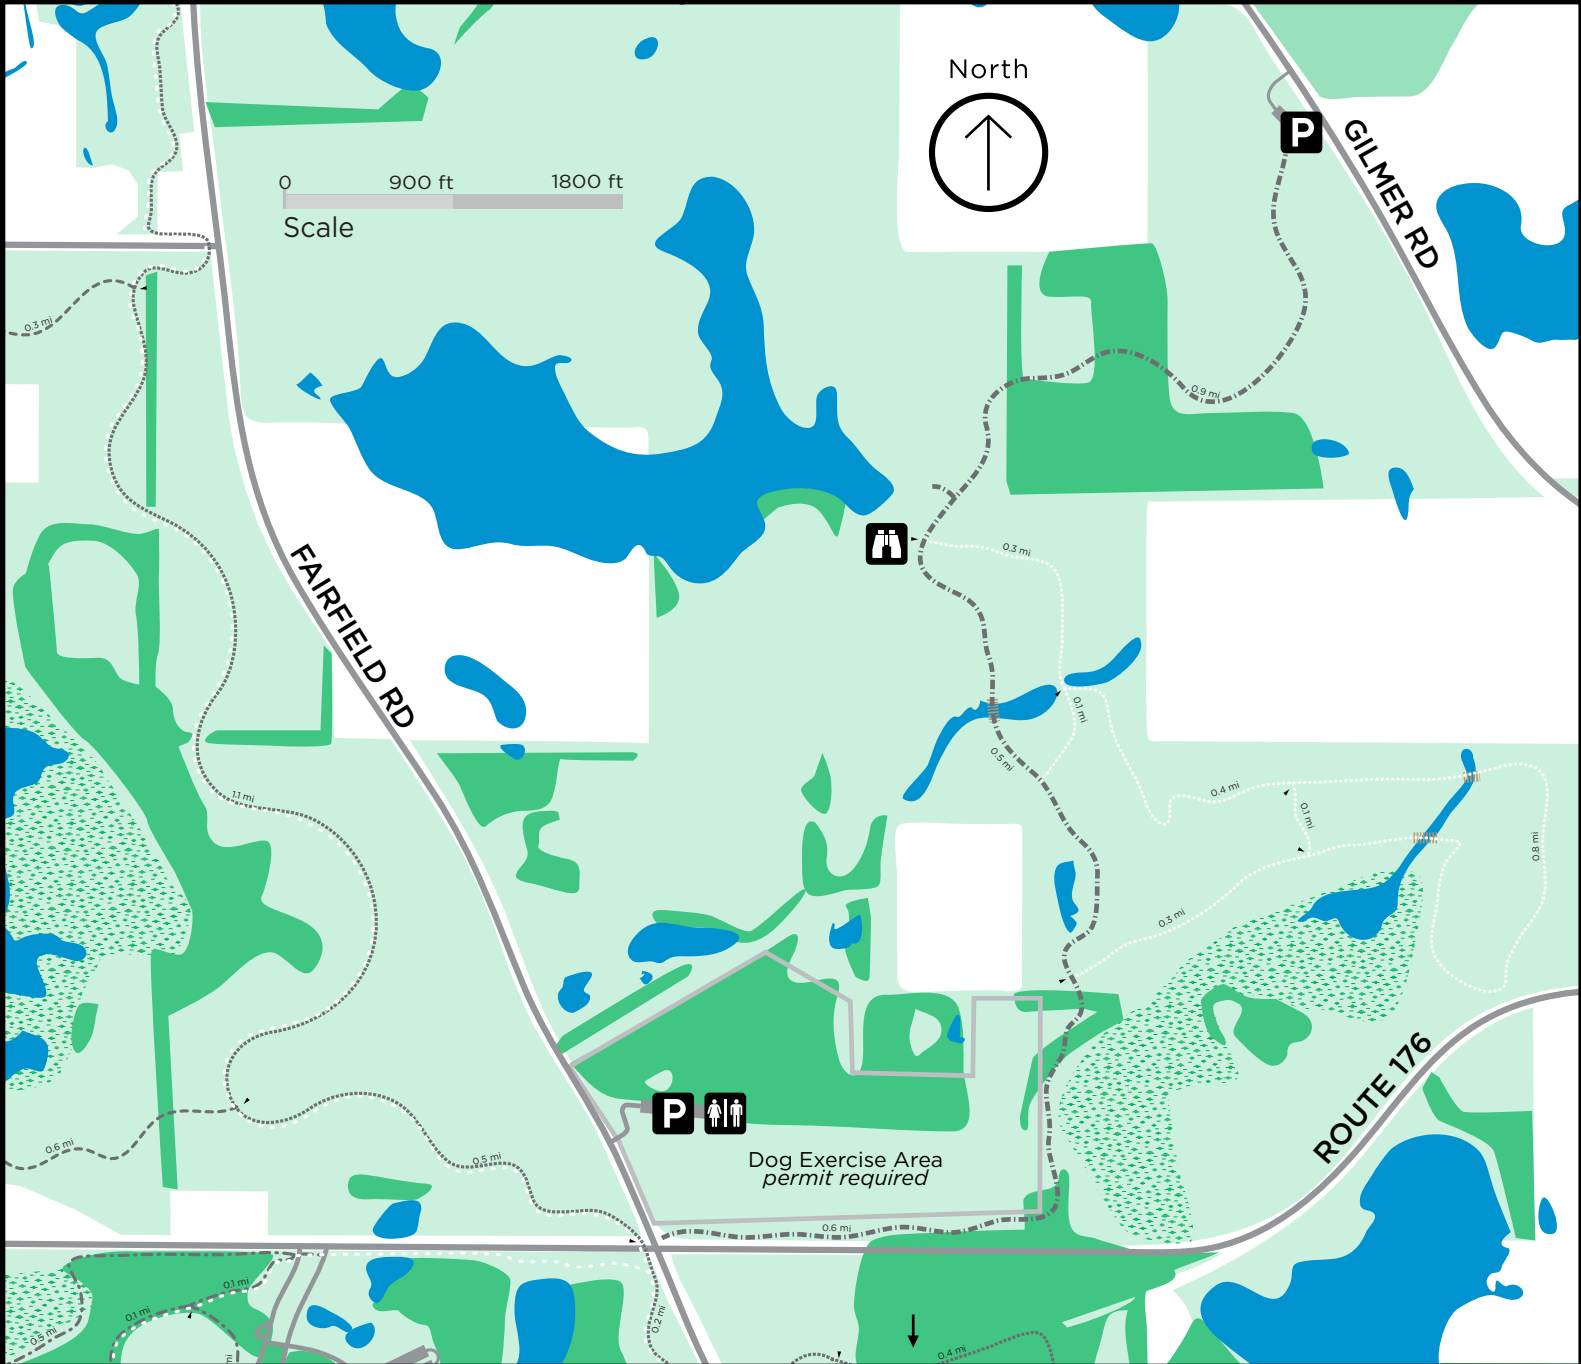

Lakewood

LAKEWOOD

2715 acres

ACTIVITIES

- Bicycling
- Cross-Country Skiing
- Dog Exercise Area
- Fishing
- Hiking
- Horseback Riding
- Ice Fishing
- Ice Skating
- Museum
- Picnic Shelters
- Sledding
- Snowmobiling
- Youth Group Camping

Click on an area to go to a detailed map

North

Lakewood - Museum & Recreation Core

LAKEWOOD Recreation Core

2715 acres

ACTIVITIES

- Bicycling
- Cross-Country Skiing
- Fishing
- Hiking
- Horseback Riding
- Ice Fishing
- Picnic Shelters
- Snowmobiling
- Youth Group Camping

Dogs & bikes prohibited on horse trails.

Lakewood - Winter Sports Area

LAKEWOOD Winter Sports Area

2715 acres

ACTIVITIES

- Bicycling
- Cross-Country Skiing
- Hiking
- Horseback Riding
- Ice Skating
- Snowmobiling
- Sledding

LEGEND

- Parking
- Toilet
- Drinking Fountain
- Ice Skating
- Sledding
- Tunnel
- Trail
- Snowmobile Trail
- Fort Hill Trail
- Millennium Trail
- Boardwalks & Bridges
- North Shore Bike Path

Lakewood - Fort Hill Trail