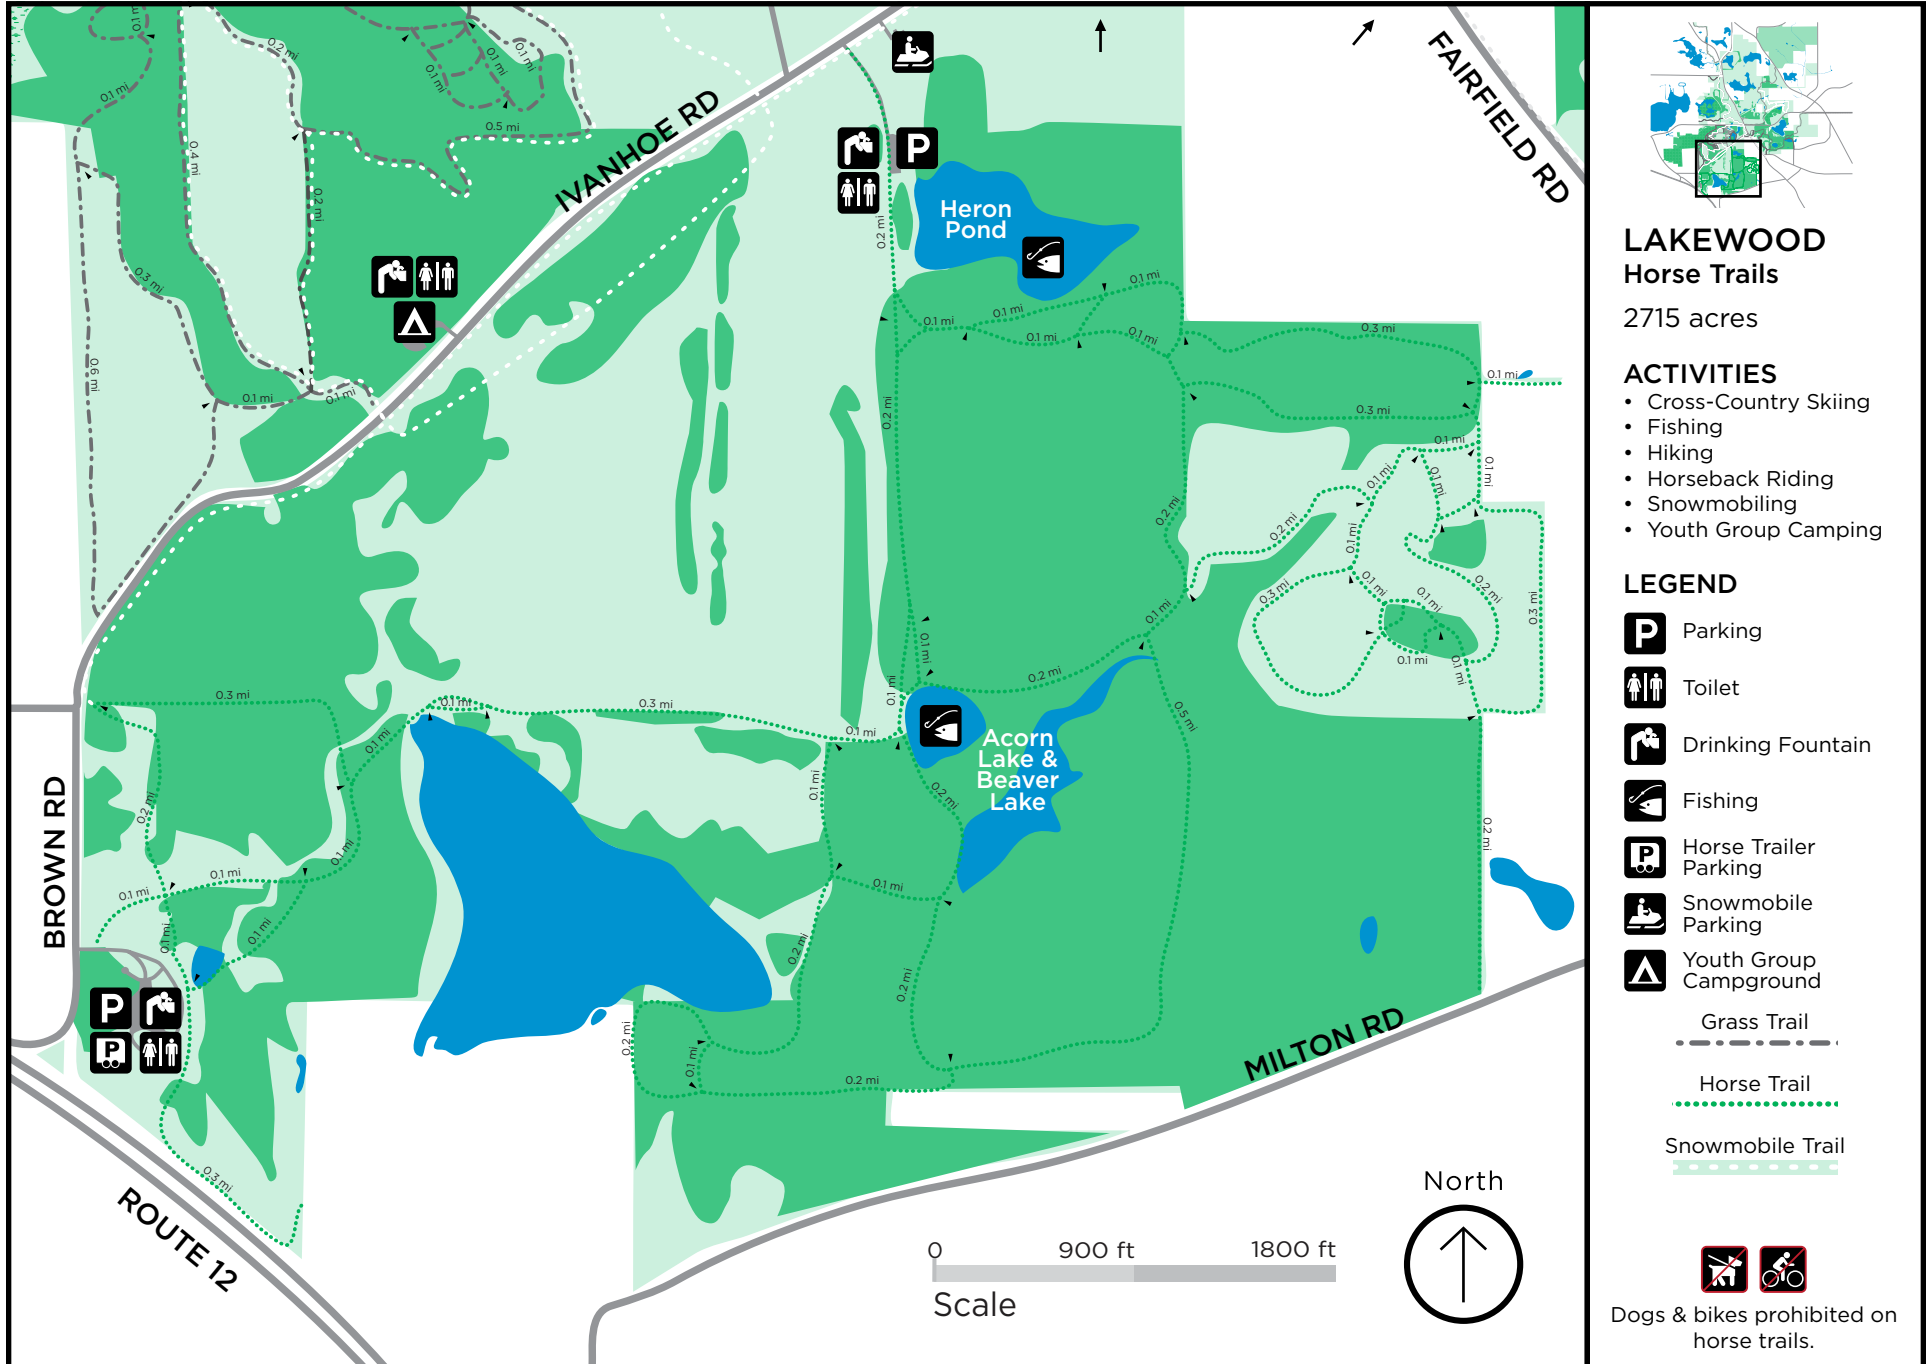

Lakewood

LAKEWOOD

2715 acres

ACTIVITIES

- Bicycling
- Cross-Country Skiing
- Dog Exercise Area
- Fishing
- Hiking
- Horseback Riding
- Ice Fishing
- Ice Skating
- Museum
- Picnic Shelters
- Sledding
- Snowmobiling
- Youth Group Camping

Click on an area to go to a detailed map

North

Lakewood - Museum & Recreation Core

LAKEWOOD Recreation Core

2715 acres

ACTIVITIES

- Bicycling
- Cross-Country Skiing
- Fishing
- Hiking
- Horseback Riding
- Ice Fishing
- Picnic Shelters
- Snowmobiling
- Youth Group Camping

Lakewood - Horse Trails

LAKEWOOD Horse Trails

2715 acres

ACTIVITIES

- Cross-Country Skiing
- Fishing
- Hiking
- Horseback Riding
- Snowmobiling
- Youth Group Camping

LEGEND

- Parking
- Toilet
- Drinking Fountain
- Fishing
- Horse Trailer Parking
- Snowmobile Parking
- Youth Group Campground
- Grass Trail
- Horse Trail
- Snowmobile Trail

LEGEND

- Parking
- Toilet
- Drinking Fountain
- Ice Skating
- Sledding
- Tunnel
- Trail
- Snowmobile Trail
- Fort Hill Trail
- Millennium Trail
- Boardwalks & Bridges
- North Shore Bike Path

Lakewood - Fort Hill Trail