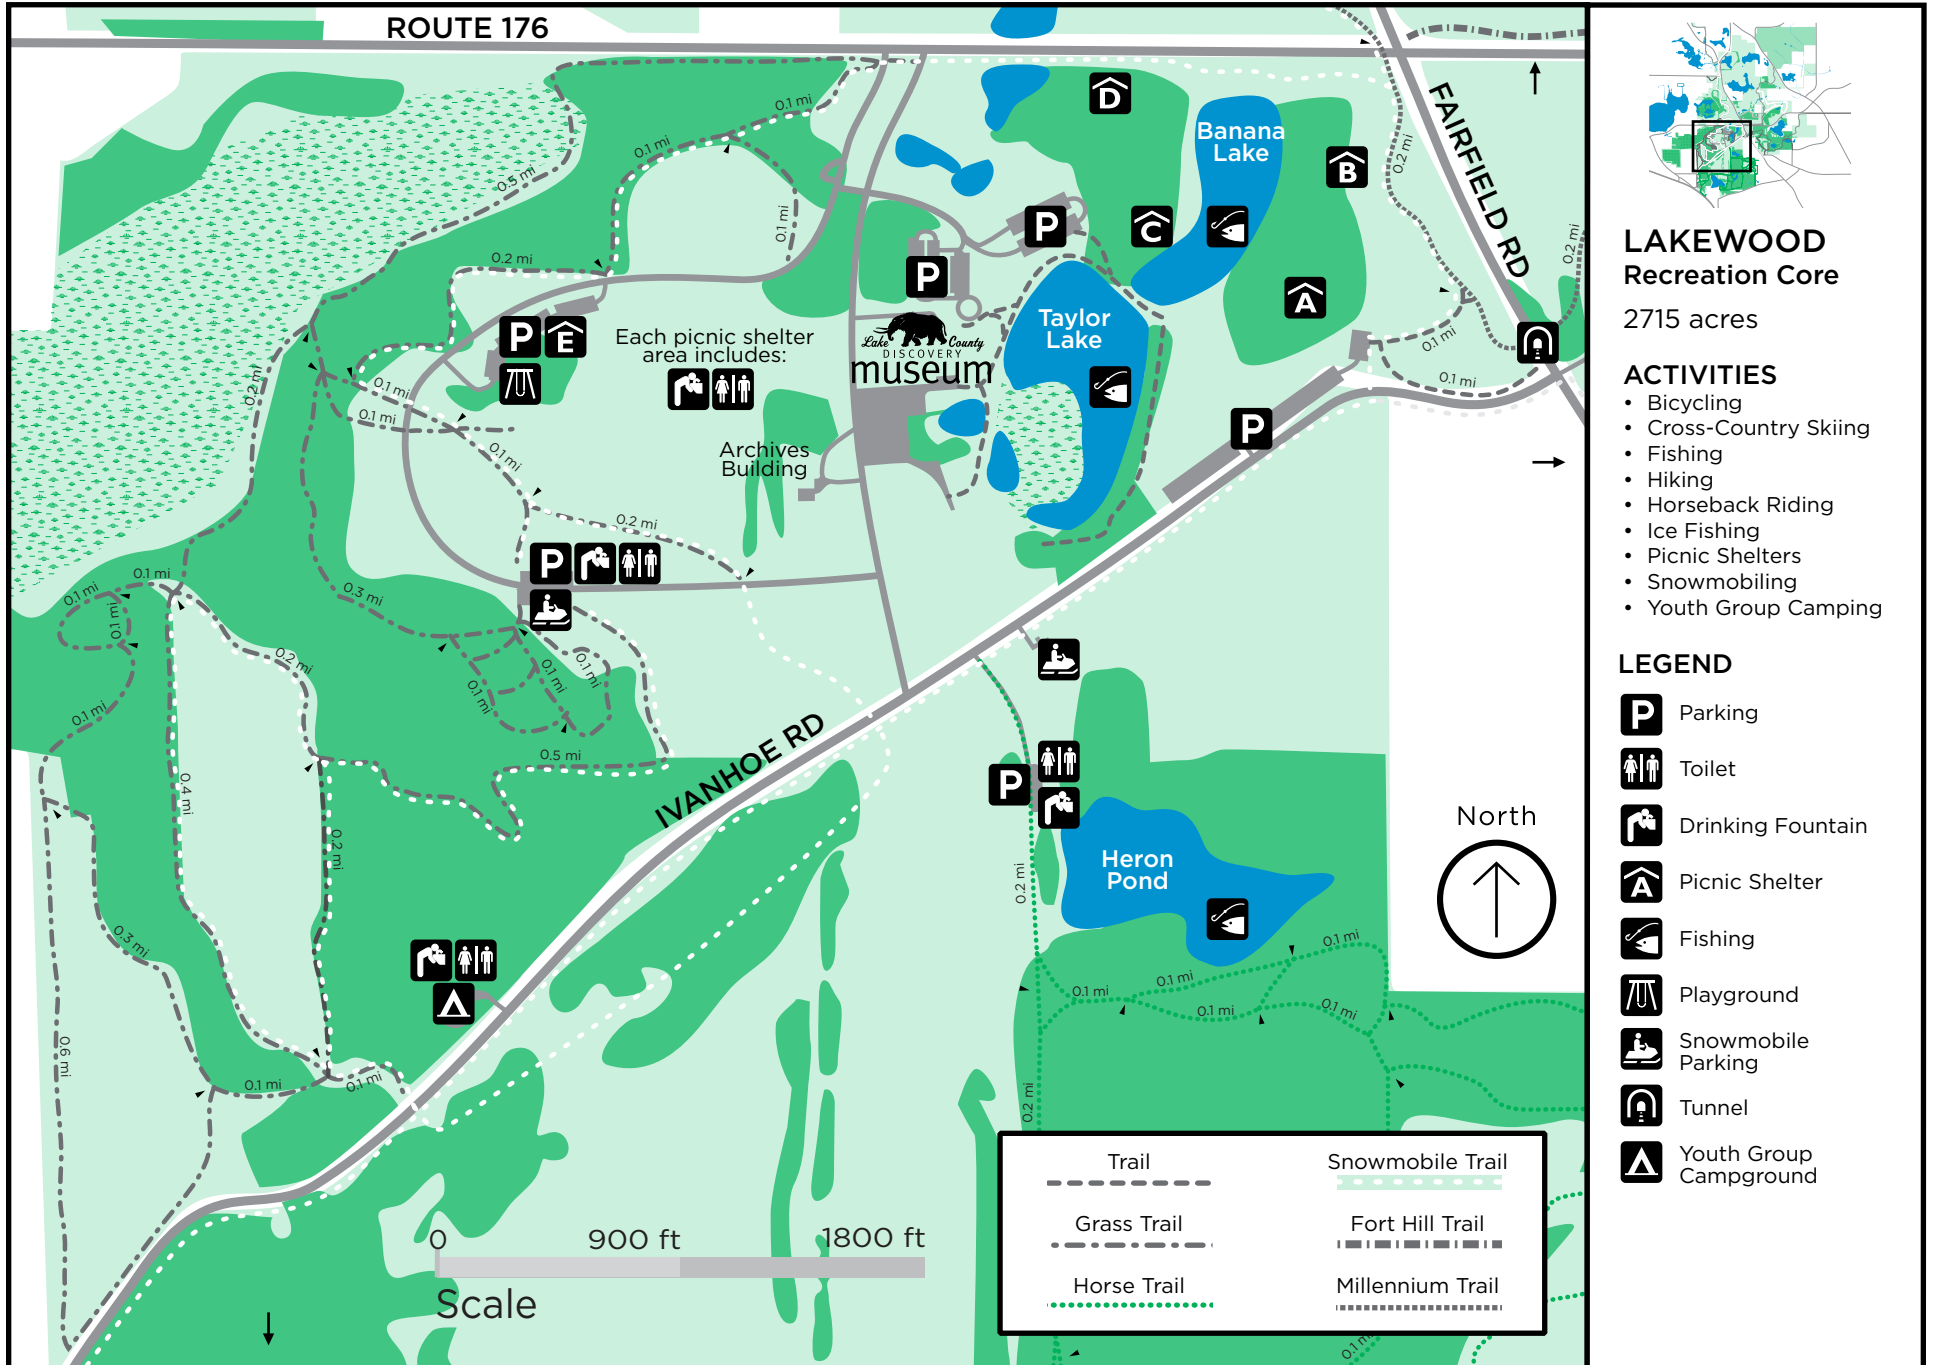

Lakewood

LAKEWOOD

2715 acres

ACTIVITIES

- Bicycling
- Cross-Country Skiing
- Dog Exercise Area
- Fishing
- Hiking
- Horseback Riding
- Ice Fishing
- Ice Skating
- Museum
- Picnic Shelters
- Sledding
- Snowmobiling
- Youth Group Camping

Click on an area to go to a detailed map

North

Lakewood - Museum & Recreation Core

LAKEWOOD Recreation Core

2715 acres

ACTIVITIES

- Bicycling
- Cross-Country Skiing
- Fishing
- Hiking
- Horseback Riding
- Ice Fishing
- Picnic Shelters
- Snowmobiling
- Youth Group Camping

Lakewood - Horse Trails

LAKEWOOD Horse Trails

2715 acres

ACTIVITIES

- Cross-Country Skiing
- Fishing
- Hiking
- Horseback Riding
- Snowmobiling
- Youth Group Camping

LEGEND

- Parking
- Toilet
- Drinking Fountain
- Fishing
- Horse Trailer Parking
- Snowmobile Parking
- Youth Group Campground
- Grass Trail
- Horse Trail
- Snowmobile Trail

LEGEND

- Parking
- Toilet
- Drinking Fountain
- Ice Skating
- Sledding
- Tunnel
- Trail
- Snowmobile Trail
- Fort Hill Trail
- Millennium Trail
- Boardwalks & Bridges
- North Shore Bike Path

Lakewood - Fort Hill Trail