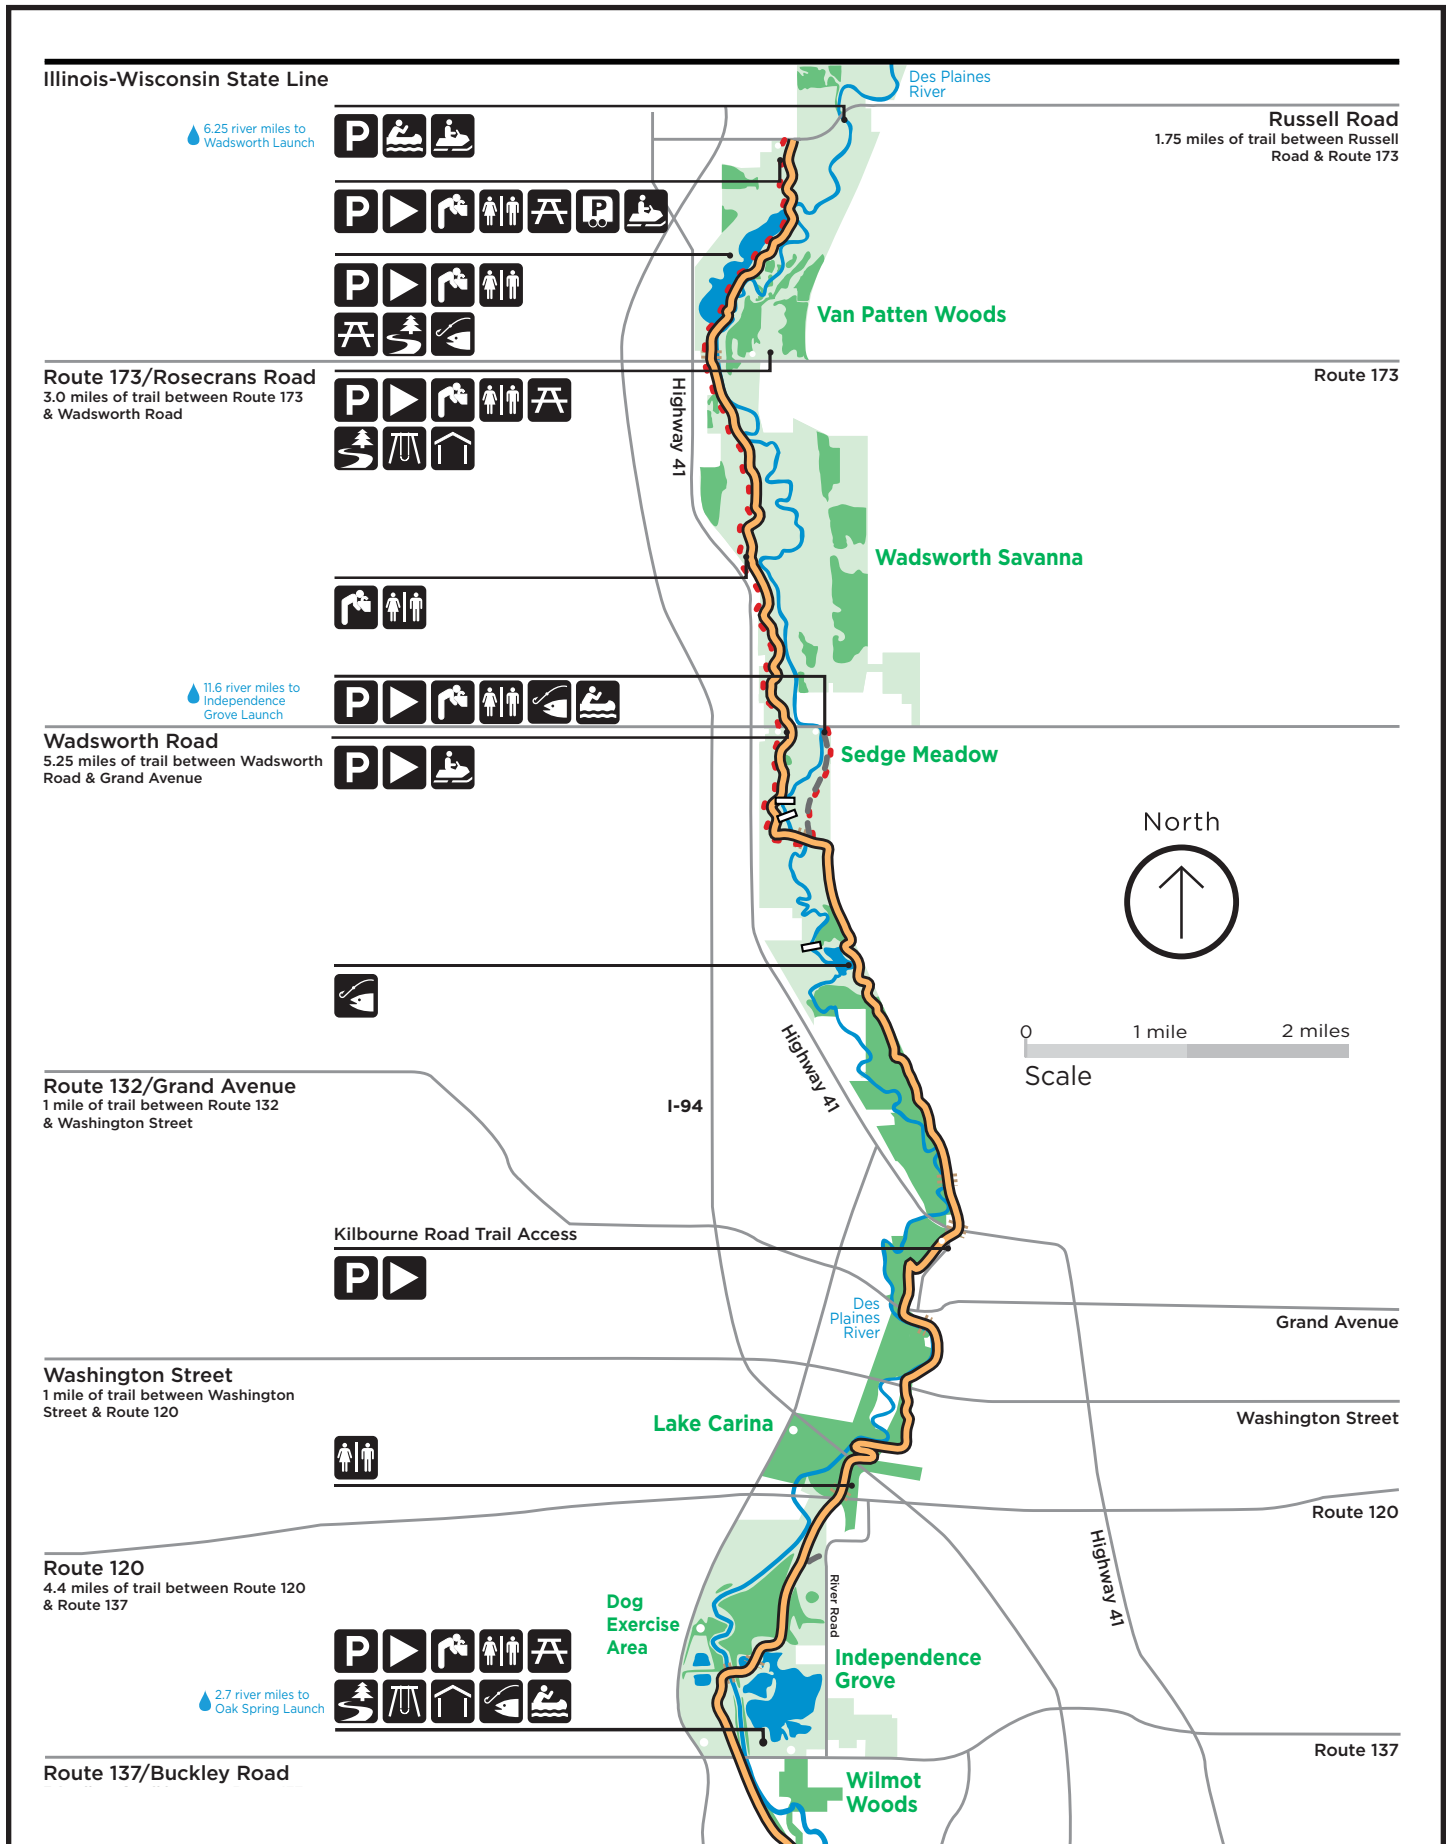

# Des Plaines River Trail - North

# Des Plaines River Trail - South

**Route 137/Buckley Road**  
3.0 miles of trail between Route 137 & Old Rockland Road

4.5 river miles to Route 60 Launch

**Route 176**

**Old Rockland Road**  
4.0 miles of trail between Old Rockland Road & Route 60

**Route 60**  
4.0 miles of trail between Route 60 & Route 22

**Route 22**  
1.5 miles of trail between Route 22 & Riverside Road

**Estonia Lane**  
1.8 miles of trail between Estonia Lane & Lake Cook Road

**LEGEND**

- |              |                       |                            |                       |                                   |                                    |                      |
|--------------|-----------------------|----------------------------|-----------------------|-----------------------------------|------------------------------------|----------------------|
| Parking      | Drinking Water        | Additional Trails          | Shelter               | Dam                               | Des Plaines River Trail (complete) | Bridges & Boardwalks |
| Toilet       | Trail Access          | Fishing                    | Picnic Tables         | Des Plaines River Trail (planned) | Other Trails                       | Snowmobile Trail     |
| Canoe Launch | Horse Trailer Parking | Snowmobile Trailer Parking | North Shore Bike Path |                                   |                                    |                      |