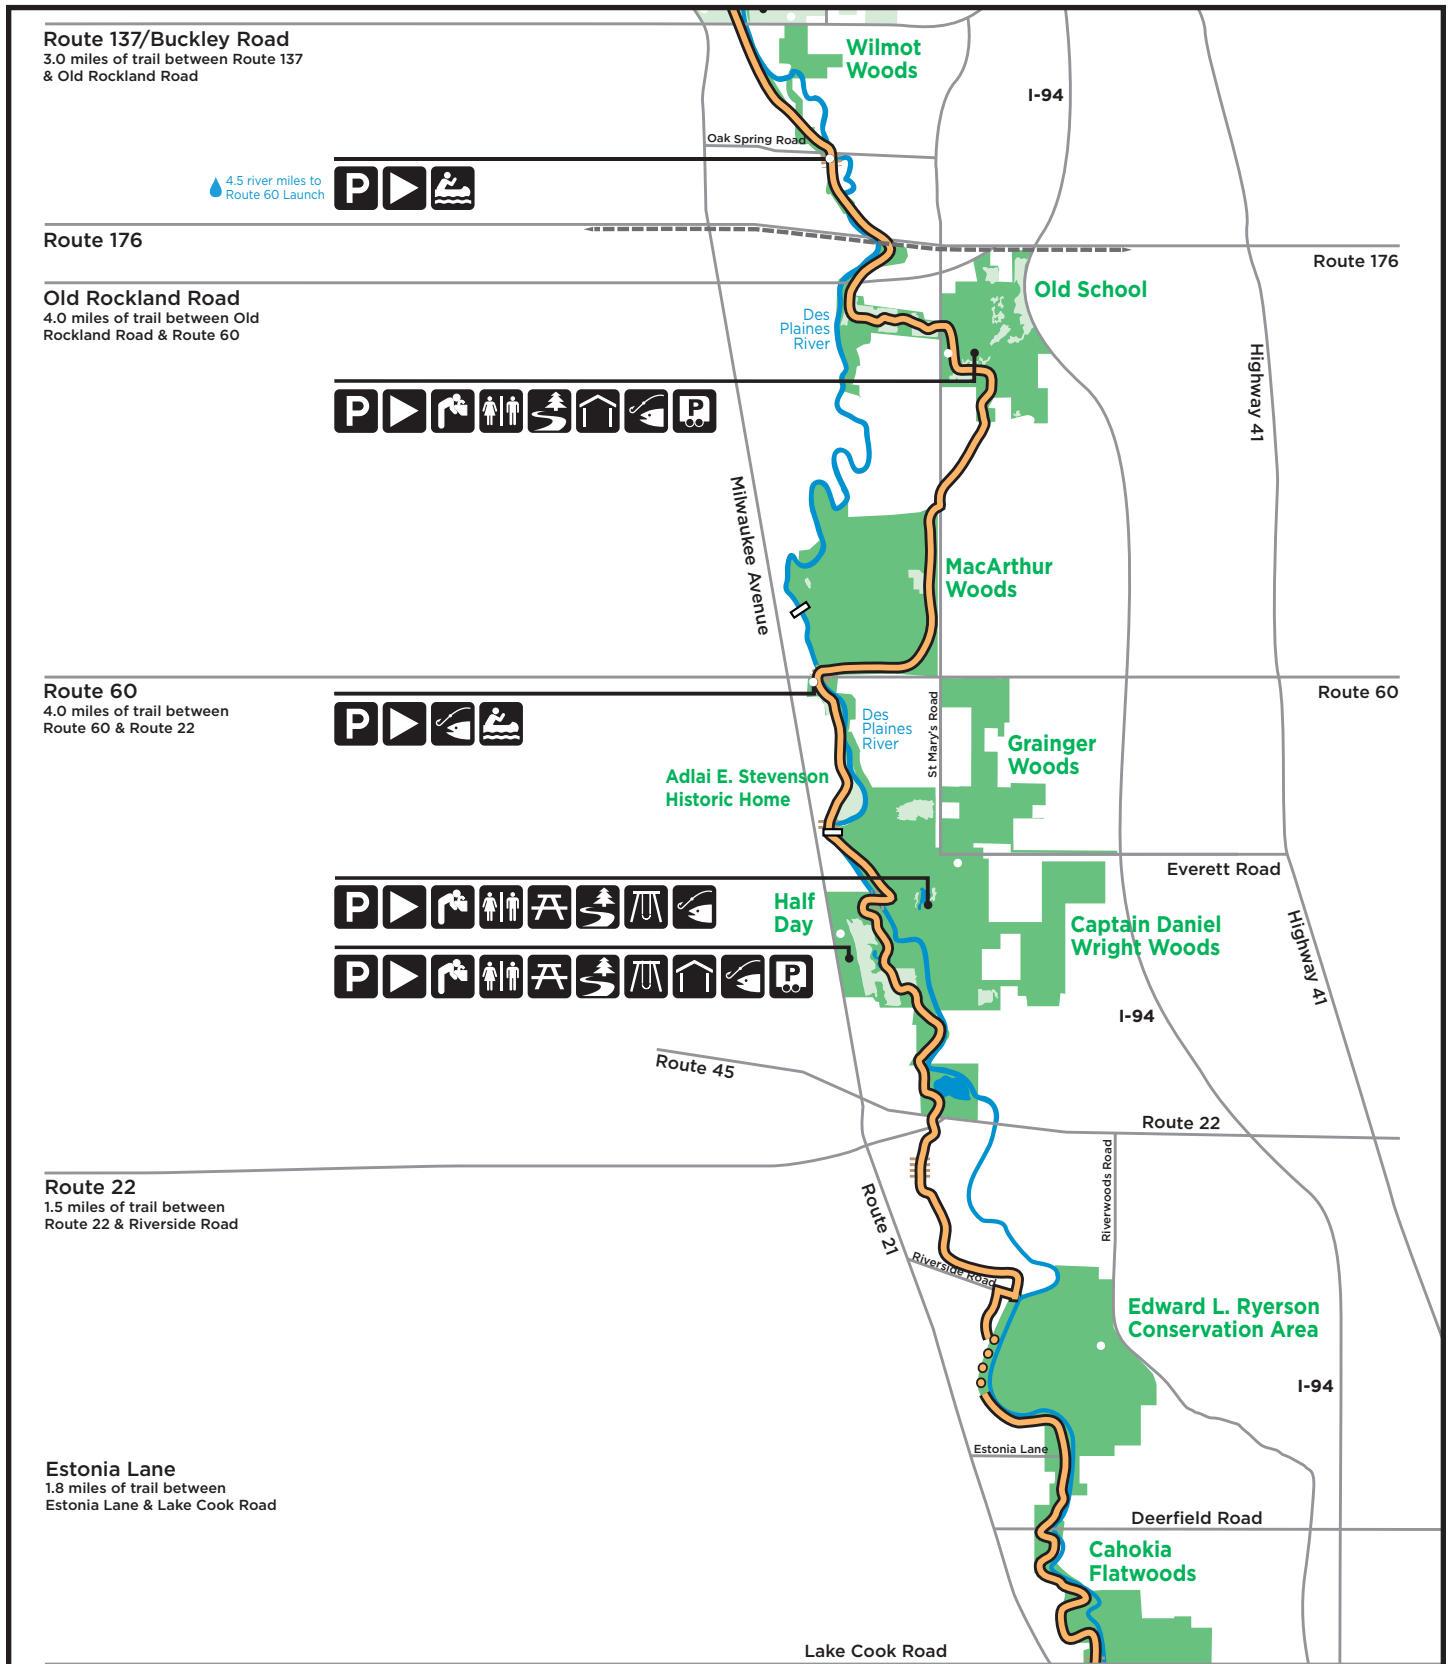

# Des Plaines River Trail - North

# Des Plaines River Trail - South

**Route 137/Buckley Road**  
3.0 miles of trail between Route 137 & Old Rockland Road

4.5 river miles to Route 60 Launch

**Route 176**

**Old Rockland Road**  
4.0 miles of trail between Old Rockland Road & Route 60

**Route 60**  
4.0 miles of trail between Route 60 & Route 22

**Route 22**  
1.5 miles of trail between Route 22 & Riverside Road

**Estonia Lane**  
1.8 miles of trail between Estonia Lane & Lake Cook Road

**LEGEND**

- |              |                       |                            |                       |                                   |                                    |                      |
|--------------|-----------------------|----------------------------|-----------------------|-----------------------------------|------------------------------------|----------------------|
| Parking      | Drinking Water        | Additional Trails          | Shelter               | Dam                               | Des Plaines River Trail (complete) | Bridges & Boardwalks |
| Toilet       | Trail Access          | Fishing                    | Picnic Tables         | Des Plaines River Trail (planned) | Other Trails                       | Snowmobile Trail     |
| Canoe Launch | Horse Trailer Parking | Snowmobile Trailer Parking | North Shore Bike Path |                                   |                                    |                      |