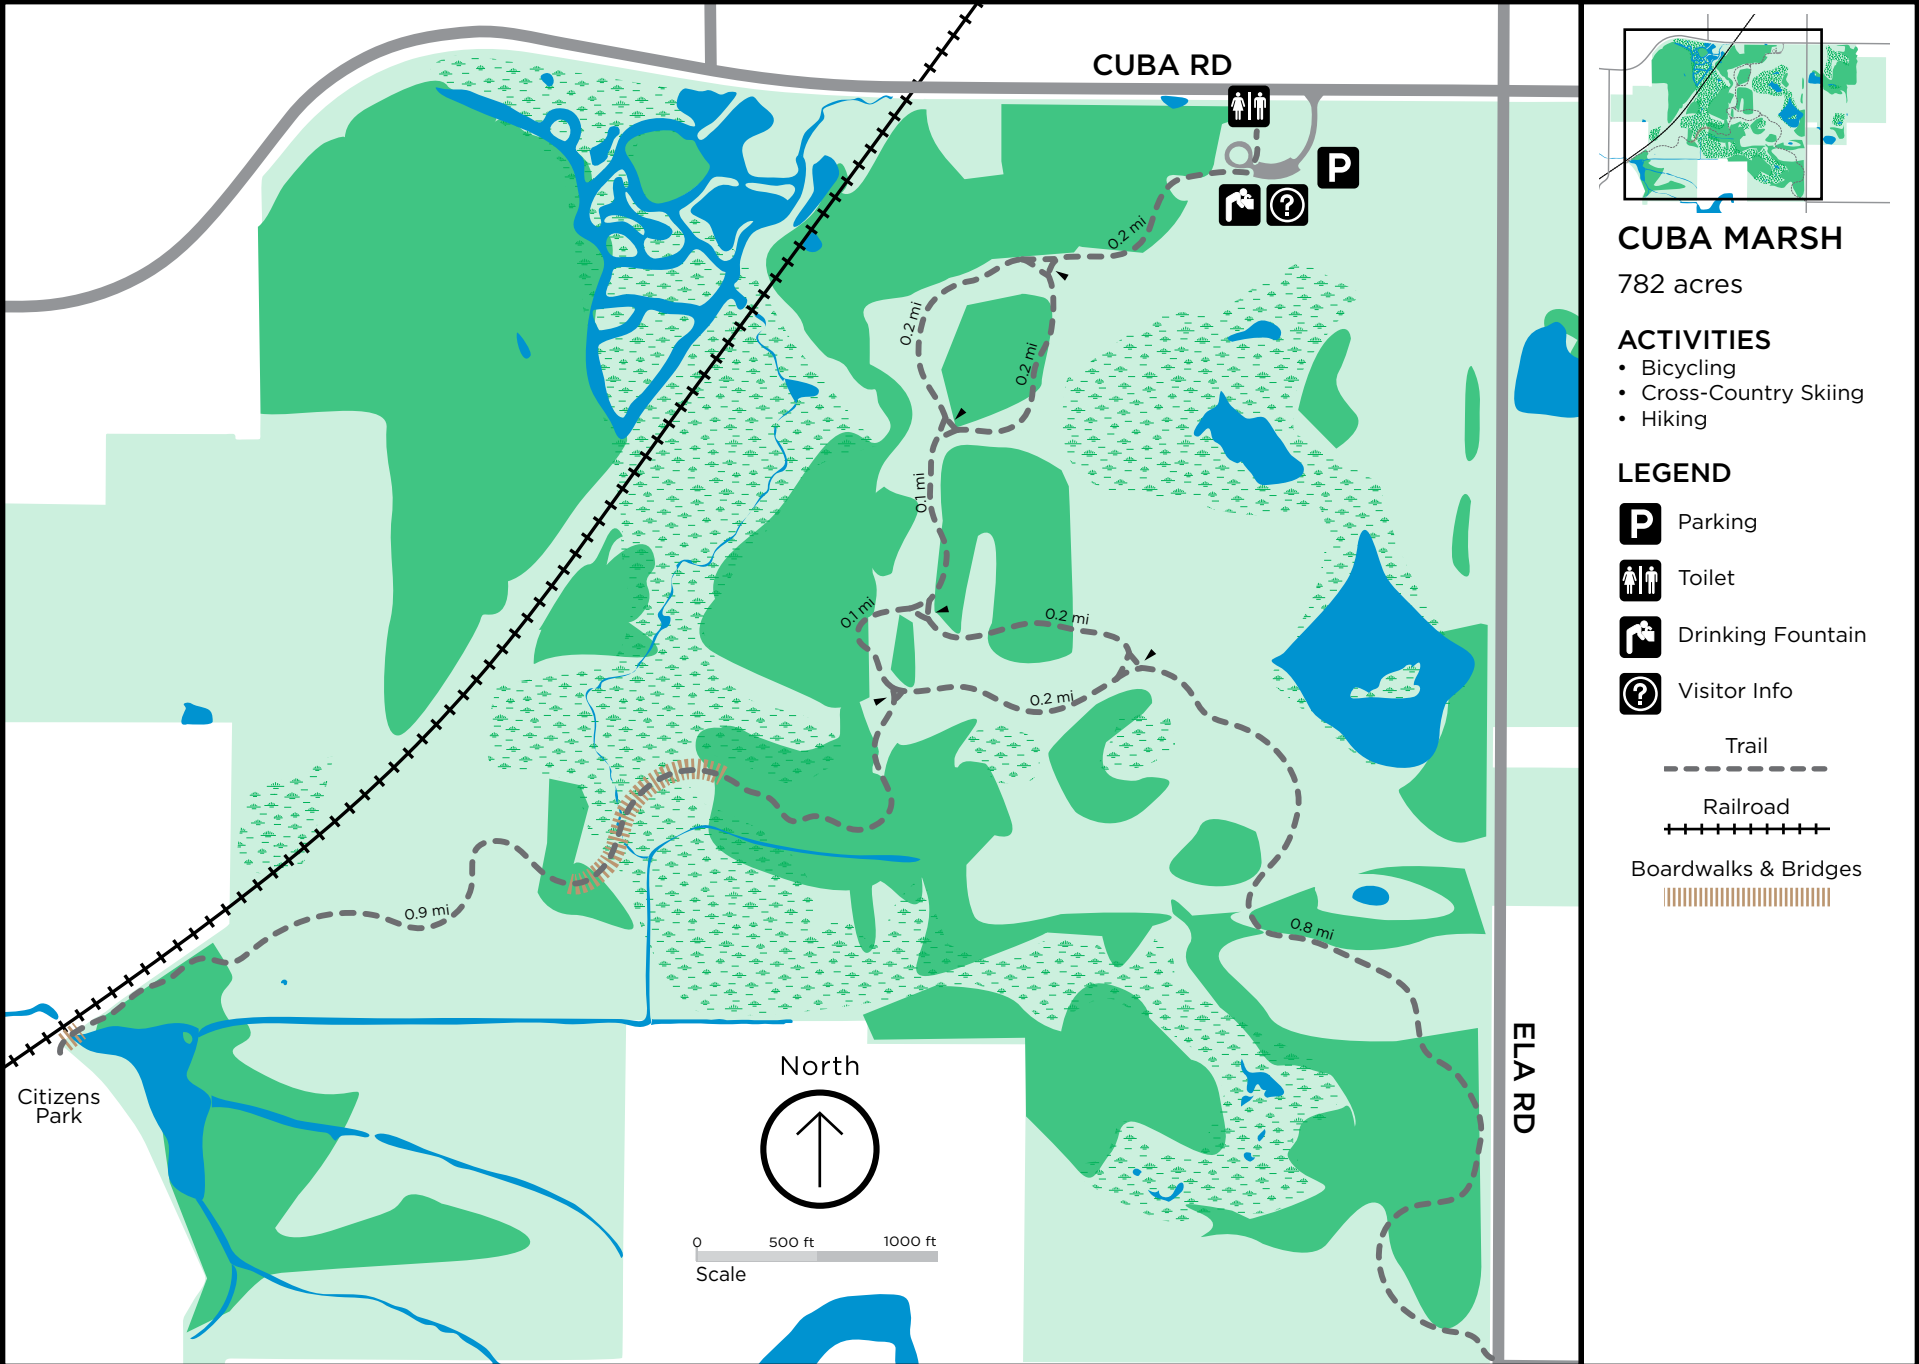

Cuba Marsh

CUBA MARSH

782 acres

ACTIVITIES

- Bicycling
- Cross-Country Skiing
- Hiking

LEGEND

- Parking
- Toilet
- Drinking Fountain
- Visitor Info
- Trail
- Railroad
- Boardwalks & Bridges

Citizens Park

CUBA RD

ELA RD

0 500 ft 1000 ft
Scale