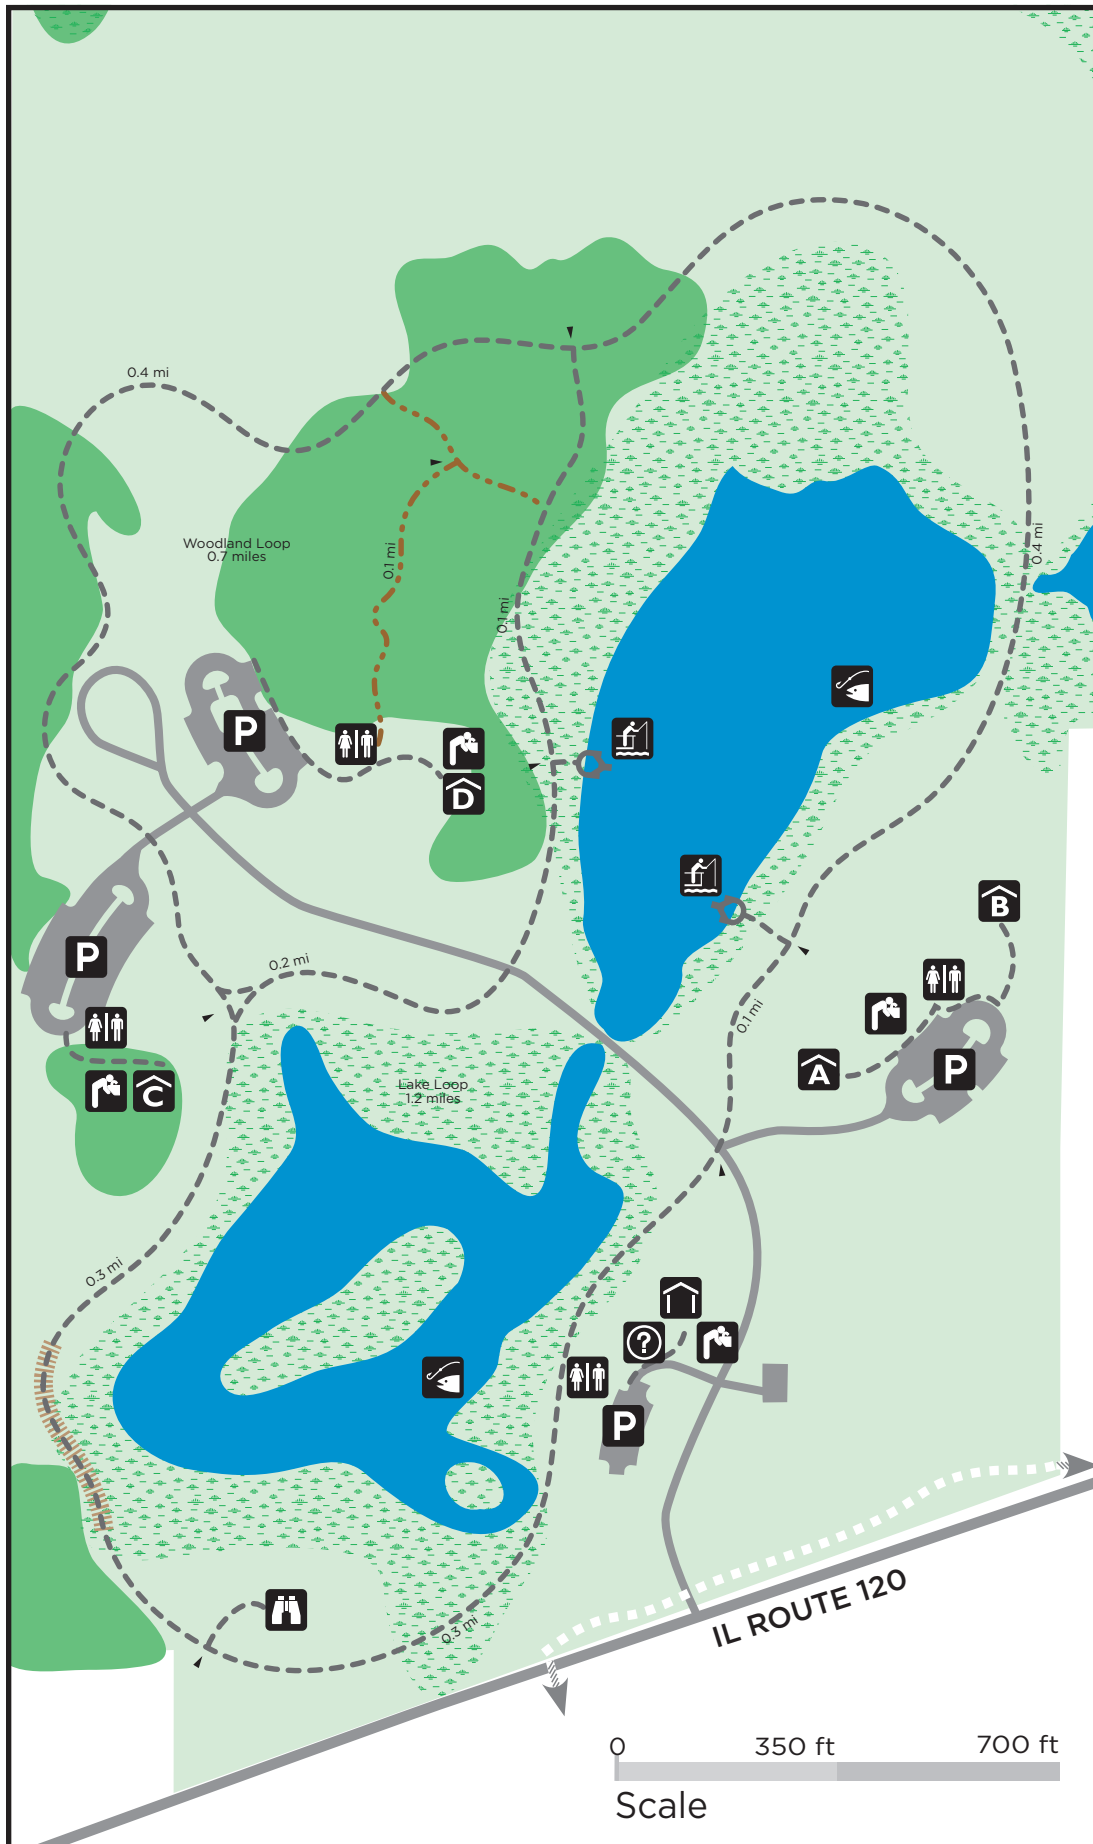

# Nippersink

### LEGEND

- P** Parking
- Toilet
- Drinking Fountain
- Picnic Shelter
- Visitor Info
- Fishing
- Fishing Pier
- Observation Area

- Trail
- Wood Chip Trail
- Bridges & Boardwalks
- Snowmobile Trail
- Snowmobile Trail continues on private land

North

0 350 ft 700 ft

Scale