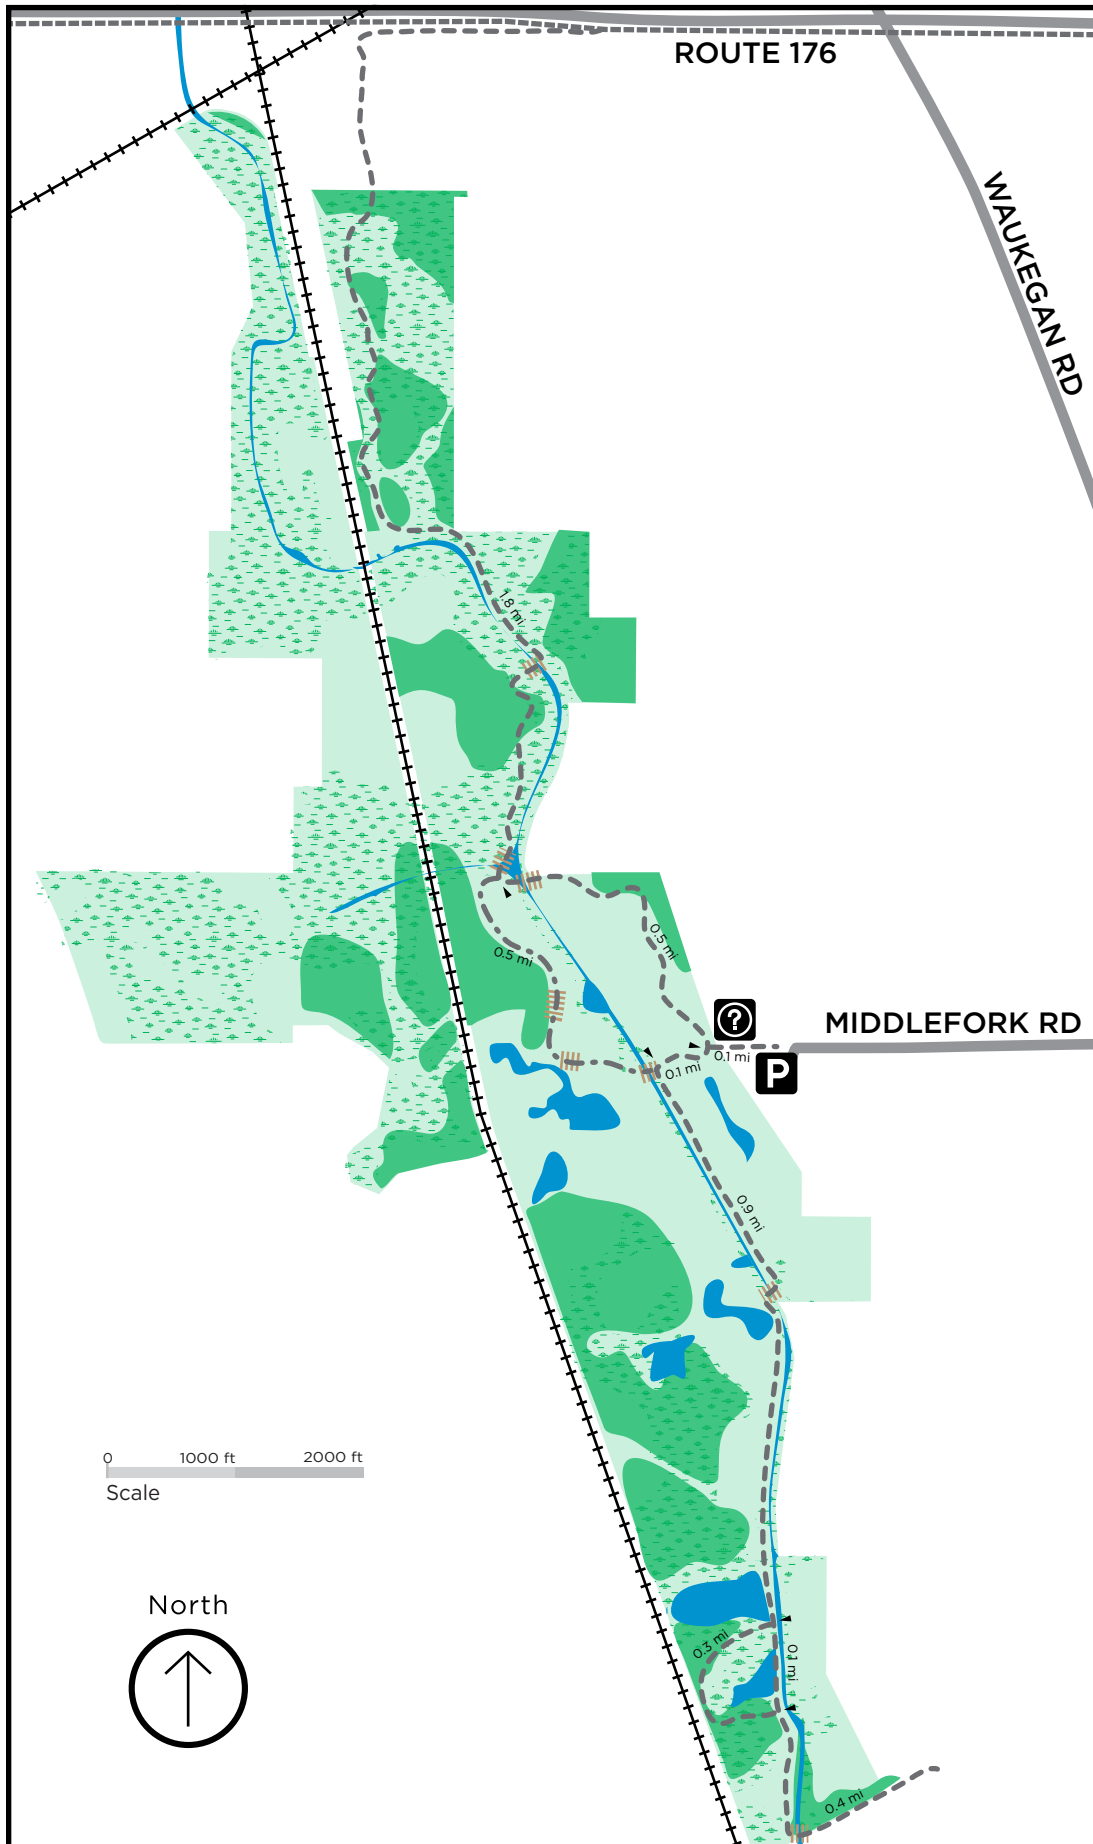

Middlefork Savanna

MIDDLEFORK SAVANNA

670 acres

ACTIVITIES

- Bicycling
- Cross-Country Skiing
- Hiking
- Self-Guided Trails & Exhibits

LEGEND

P Parking

? Visitor Info

Trail

Grass Trail

North Shore Bike Path

Railroad

Boardwalks & Bridges

0 1000 ft 2000 ft
Scale

North