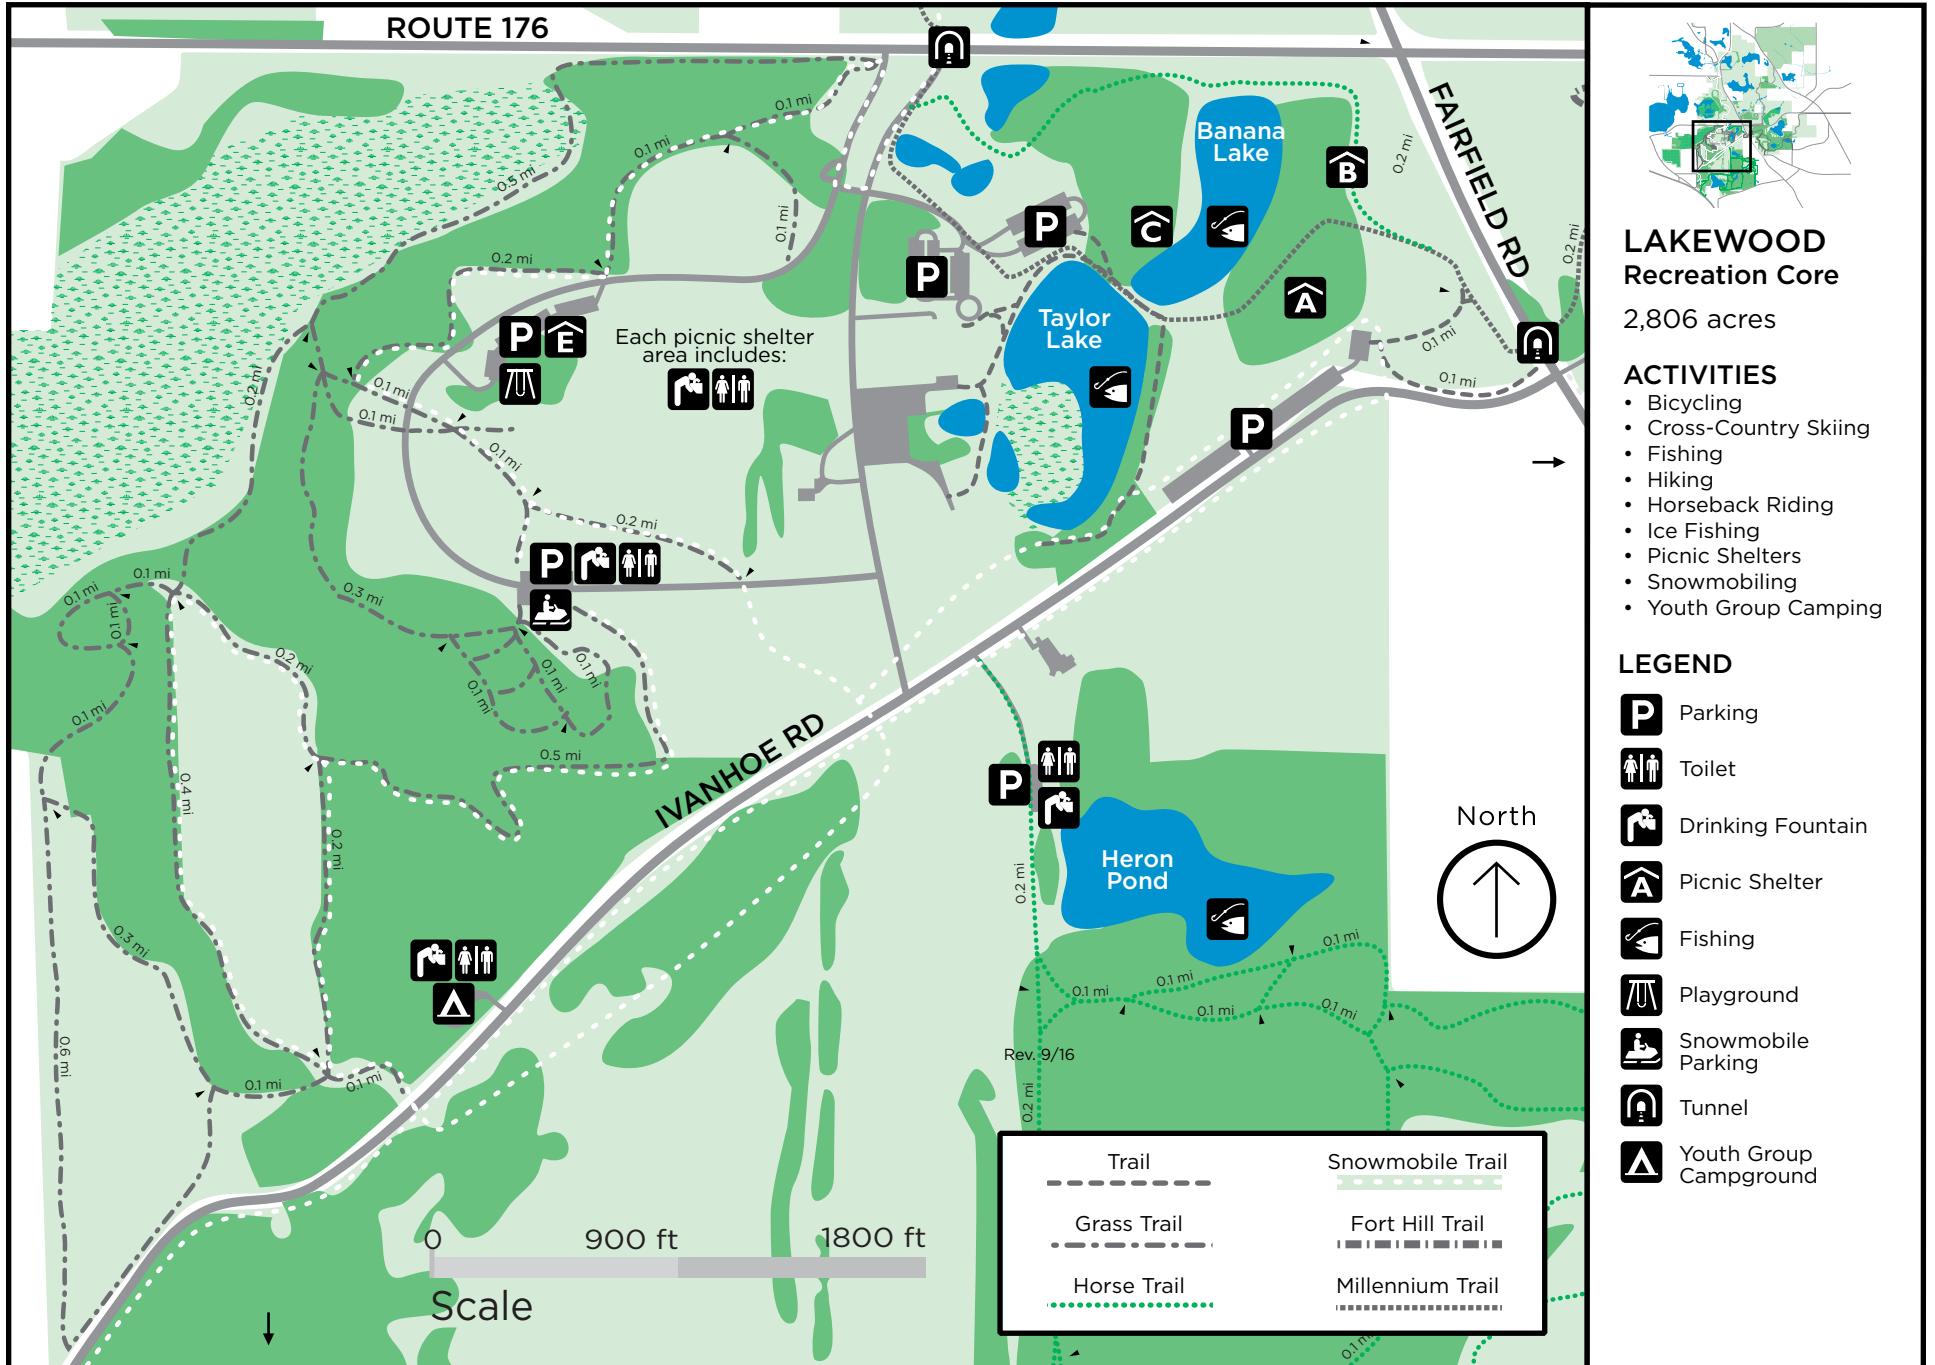

Lakewood

LAKEWOOD

2,806 acres

ACTIVITIES

- Bicycling
- Cross-Country Skiing
- Dog Exercise Area
- Fishing
- Hiking
- Horseback Riding
- Ice Fishing
- Ice Skating
- Picnic Shelters
- Sledding
- Snowmobiling
- Youth Group Camping

Click on an area to go to a detailed map

North

Lakewood-Recreation Core

Lakewood-Horse Trails

LAKEWOOD Horse Trails

2,806 acres

ACTIVITIES

- Cross-Country Skiing
- Fishing
- Hiking
- Horseback Riding
- Snowmobiling
- Youth Group Camping

Lakewood-Winter Sports Area

LAKEWOOD Winter Sports Area

2,806 acres

ACTIVITIES

- Bicycling
- Cross-Country Skiing
- Hiking
- Horseback Riding
- Ice Skating
- Snowmobiling
- Sledding

LEGEND

- Parking
- Toilet
- Drinking Fountain
- Ice Skating
- Sledding
- Tunnel
- Trail
- Snowmobile Trail
- Fort Hill Trail
- Millennium Trail
- Boardwalks & Bridges
- North Shore Bike Path

Lakewood-Fort Hill Trail

LAKEWOOD Fort Hill Trail

2,806 acres

ACTIVITIES

- Bicycling
- Cross-Country Skiing
- Hiking
- Horseback Riding
- Snowmobiling

LEGEND

- Parking
- Toilet
- Observation Area
- Tunnel

- Trail
- Paved Trail
- Snowmobile Trail
- Fort Hill Trail
- Millennium Trail
- Boardwalks & Bridges