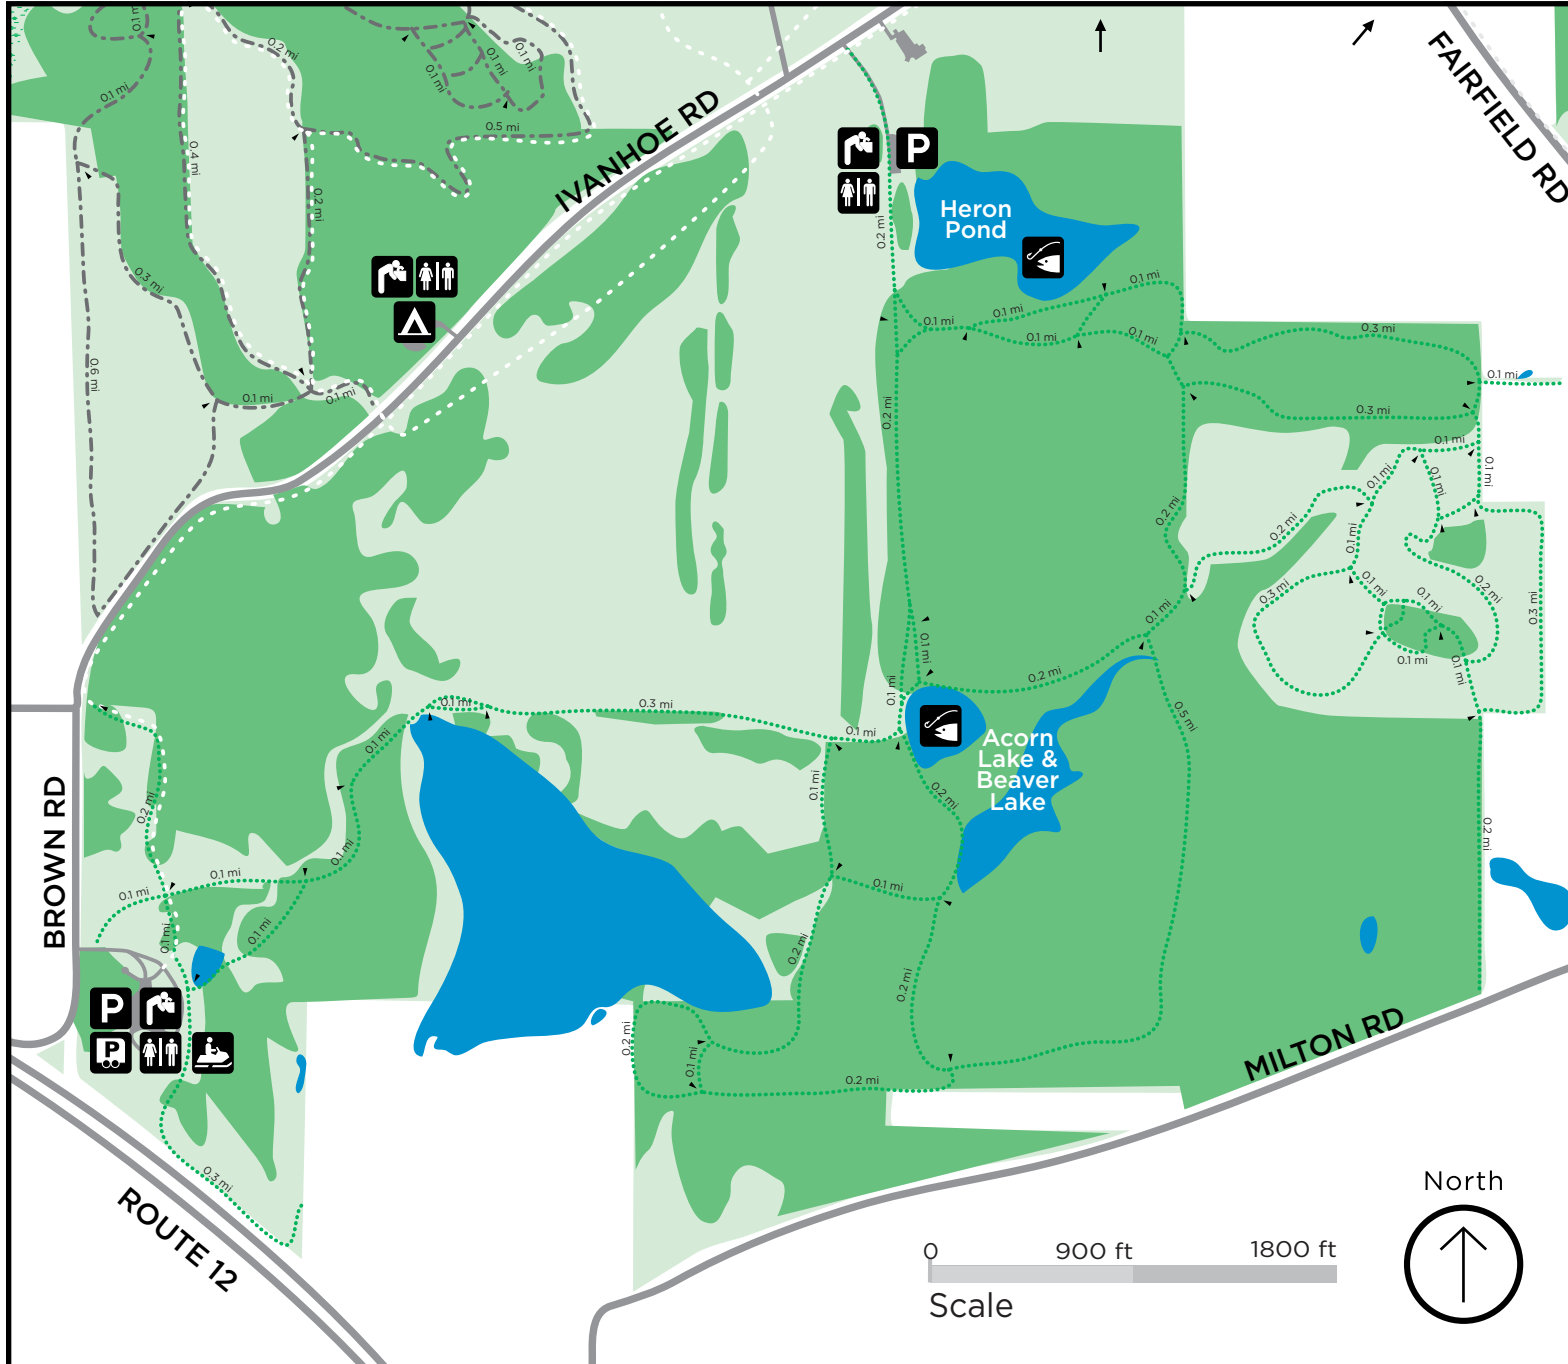

Lakewood

LAKEWOOD

2,806 acres

ACTIVITIES

- Bicycling
- Cross-Country Skiing
- Dog Exercise Area
- Fishing
- Hiking
- Horseback Riding
- Ice Fishing
- Ice Skating
- Picnic Shelters
- Sledding
- Snowmobiling
- Youth Group Camping

Click on an area to go to a detailed map

North

Lakewood-Recreation Core

Lakewood-Horse Trails

LAKEWOOD Horse Trails

2,806 acres

ACTIVITIES

- Cross-Country Skiing
- Fishing
- Hiking
- Horseback Riding
- Snowmobiling
- Youth Group Camping

Lakewood-Winter Sports Area

LAKEWOOD Winter Sports Area

2,806 acres

ACTIVITIES

- Bicycling
- Cross-Country Skiing
- Hiking
- Horseback Riding
- Ice Skating
- Snowmobiling
- Sledding

LEGEND

- Parking
- Toilet
- Drinking Fountain
- Ice Skating
- Sledding
- Tunnel
- Trail
- Snowmobile Trail
- Fort Hill Trail
- Millennium Trail
- Boardwalks & Bridges
- North Shore Bike Path

Lakewood-Fort Hill Trail

LAKEWOOD Fort Hill Trail

2,806 acres

ACTIVITIES

- Bicycling
- Cross-Country Skiing
- Hiking
- Horseback Riding
- Snowmobiling

LEGEND

- Parking
- Toilet
- Observation Area
- Tunnel

- Trail
- Paved Trail
- Snowmobile Trail
- Fort Hill Trail
- Millennium Trail
- Boardwalks & Bridges