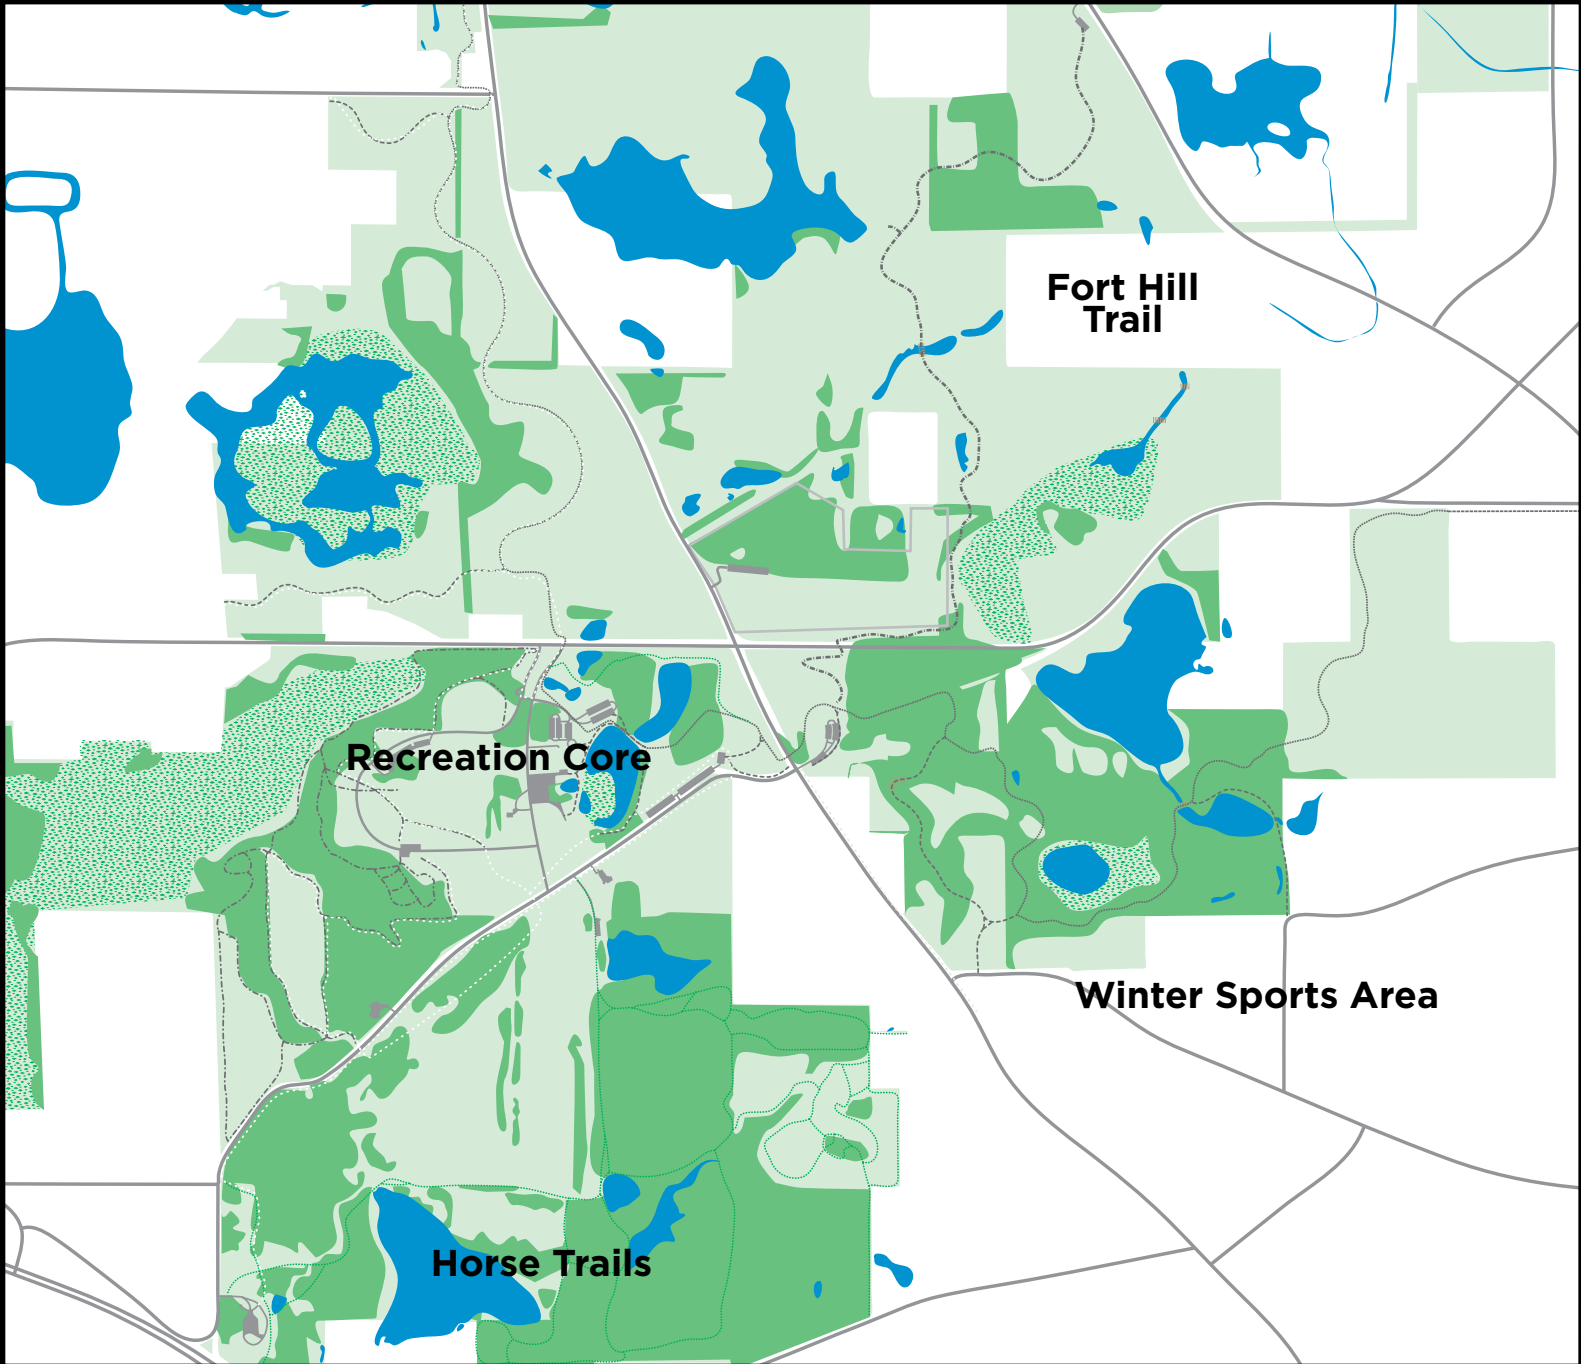

Lakewood

LAKEWOOD

2,806 acres

ACTIVITIES

- Bicycling
- Cross-Country Skiing
- Dog Exercise Area
- Fishing
- Hiking
- Horseback Riding
- Ice Fishing
- Ice Skating
- Picnic Shelters
- Sledding
- Snowmobiling
- Youth Group Camping

Click on an area to go to a detailed map

North

Lakewood-Recreation Core

Lakewood-Horse Trails

LAKEWOOD Horse Trails

2,806 acres

ACTIVITIES

- Cross-Country Skiing
- Fishing
- Hiking
- Horseback Riding
- Snowmobiling
- Youth Group Camping

Lakewood-Winter Sports Area

LAKEWOOD Winter Sports Area

2,806 acres

ACTIVITIES

- Bicycling
- Cross-Country Skiing
- Hiking
- Horseback Riding
- Ice Skating
- Snowmobiling
- Sledding

LEGEND

- Parking
- Toilet
- Drinking Fountain
- Ice Skating
- Sledding
- Tunnel
- Trail
- Snowmobile Trail
- Fort Hill Trail
- Millennium Trail
- Boardwalks & Bridges
- North Shore Bike Path

Lakewood-Fort Hill Trail

LAKEWOOD Fort Hill Trail

2,806 acres

ACTIVITIES

- Bicycling
- Cross-Country Skiing
- Hiking
- Horseback Riding
- Snowmobiling

LEGEND

- Parking
- Toilet
- Observation Area
- Tunnel

- Trail
- Paved Trail
- Snowmobile Trail
- Fort Hill Trail
- Millennium Trail
- Boardwalks & Bridges