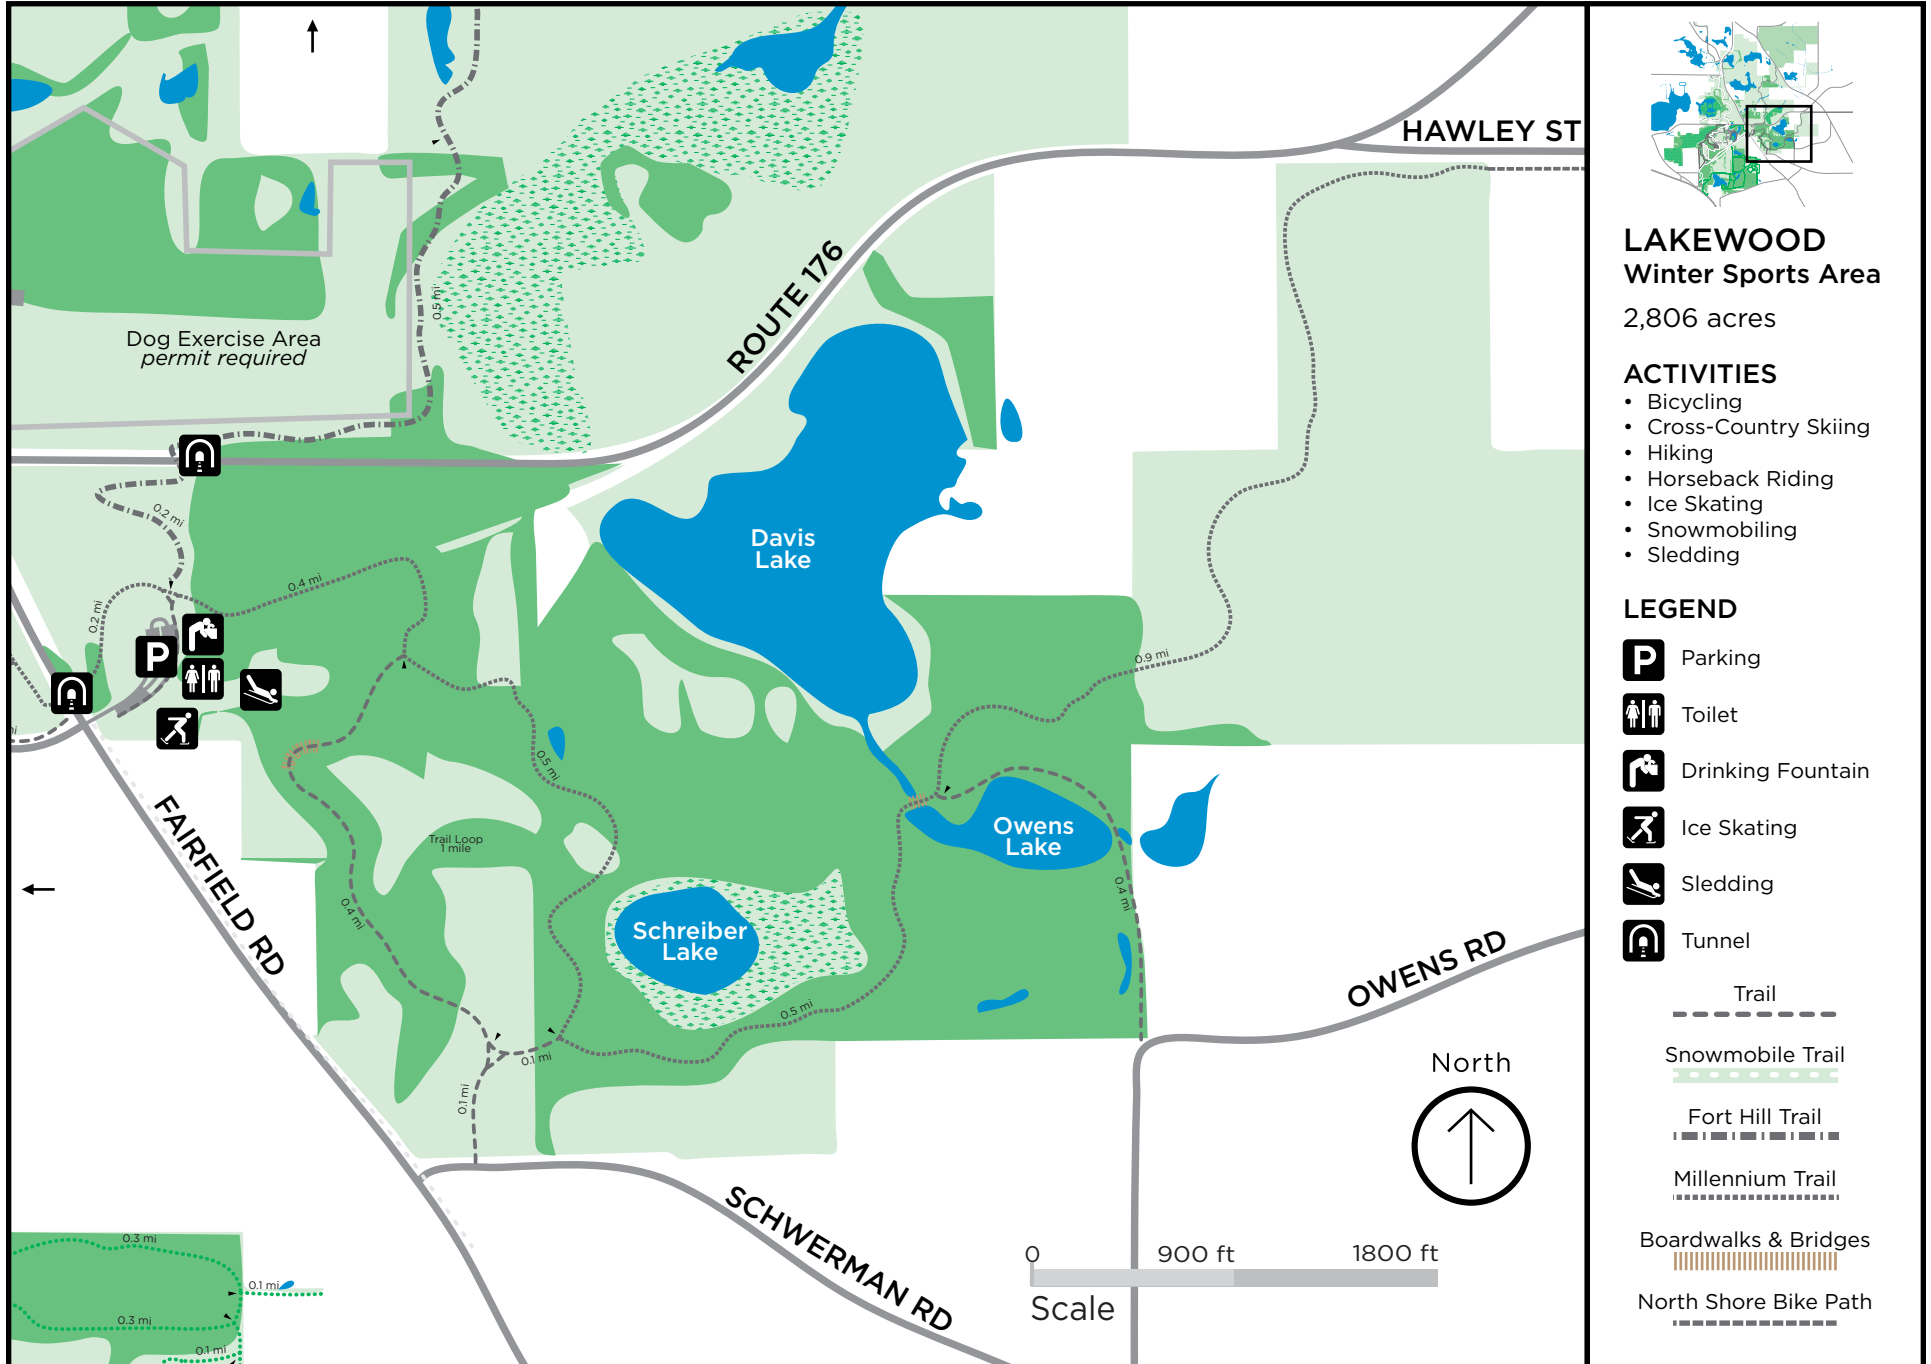

Lakewood

LAKEWOOD

2,806 acres

ACTIVITIES

- Bicycling
- Cross-Country Skiing
- Dog Exercise Area
- Fishing
- Hiking
- Horseback Riding
- Ice Fishing
- Ice Skating
- Picnic Shelters
- Sledding
- Snowmobiling
- Youth Group Camping

Click on an area to go to a detailed map

North

Lakewood-Recreation Core

Lakewood-Horse Trails

LAKEWOOD Horse Trails

2,806 acres

ACTIVITIES

- Cross-Country Skiing
- Fishing
- Hiking
- Horseback Riding
- Snowmobiling
- Youth Group Camping

Lakewood-Winter Sports Area

LAKEWOOD Winter Sports Area

2,806 acres

ACTIVITIES

- Bicycling
- Cross-Country Skiing
- Hiking
- Horseback Riding
- Ice Skating
- Snowmobiling
- Sledding

LEGEND

- Parking
- Toilet
- Drinking Fountain
- Ice Skating
- Sledding
- Tunnel
- Trail
- Snowmobile Trail
- Fort Hill Trail
- Millennium Trail
- Boardwalks & Bridges
- North Shore Bike Path

Lakewood-Fort Hill Trail

LAKEWOOD Fort Hill Trail

2,806 acres

ACTIVITIES

- Bicycling
- Cross-Country Skiing
- Hiking
- Horseback Riding
- Snowmobiling

LEGEND

- Parking
- Toilet
- Observation Area
- Tunnel

- Trail
- Paved Trail
- Snowmobile Trail
- Fort Hill Trail
- Millennium Trail
- Boardwalks & Bridges