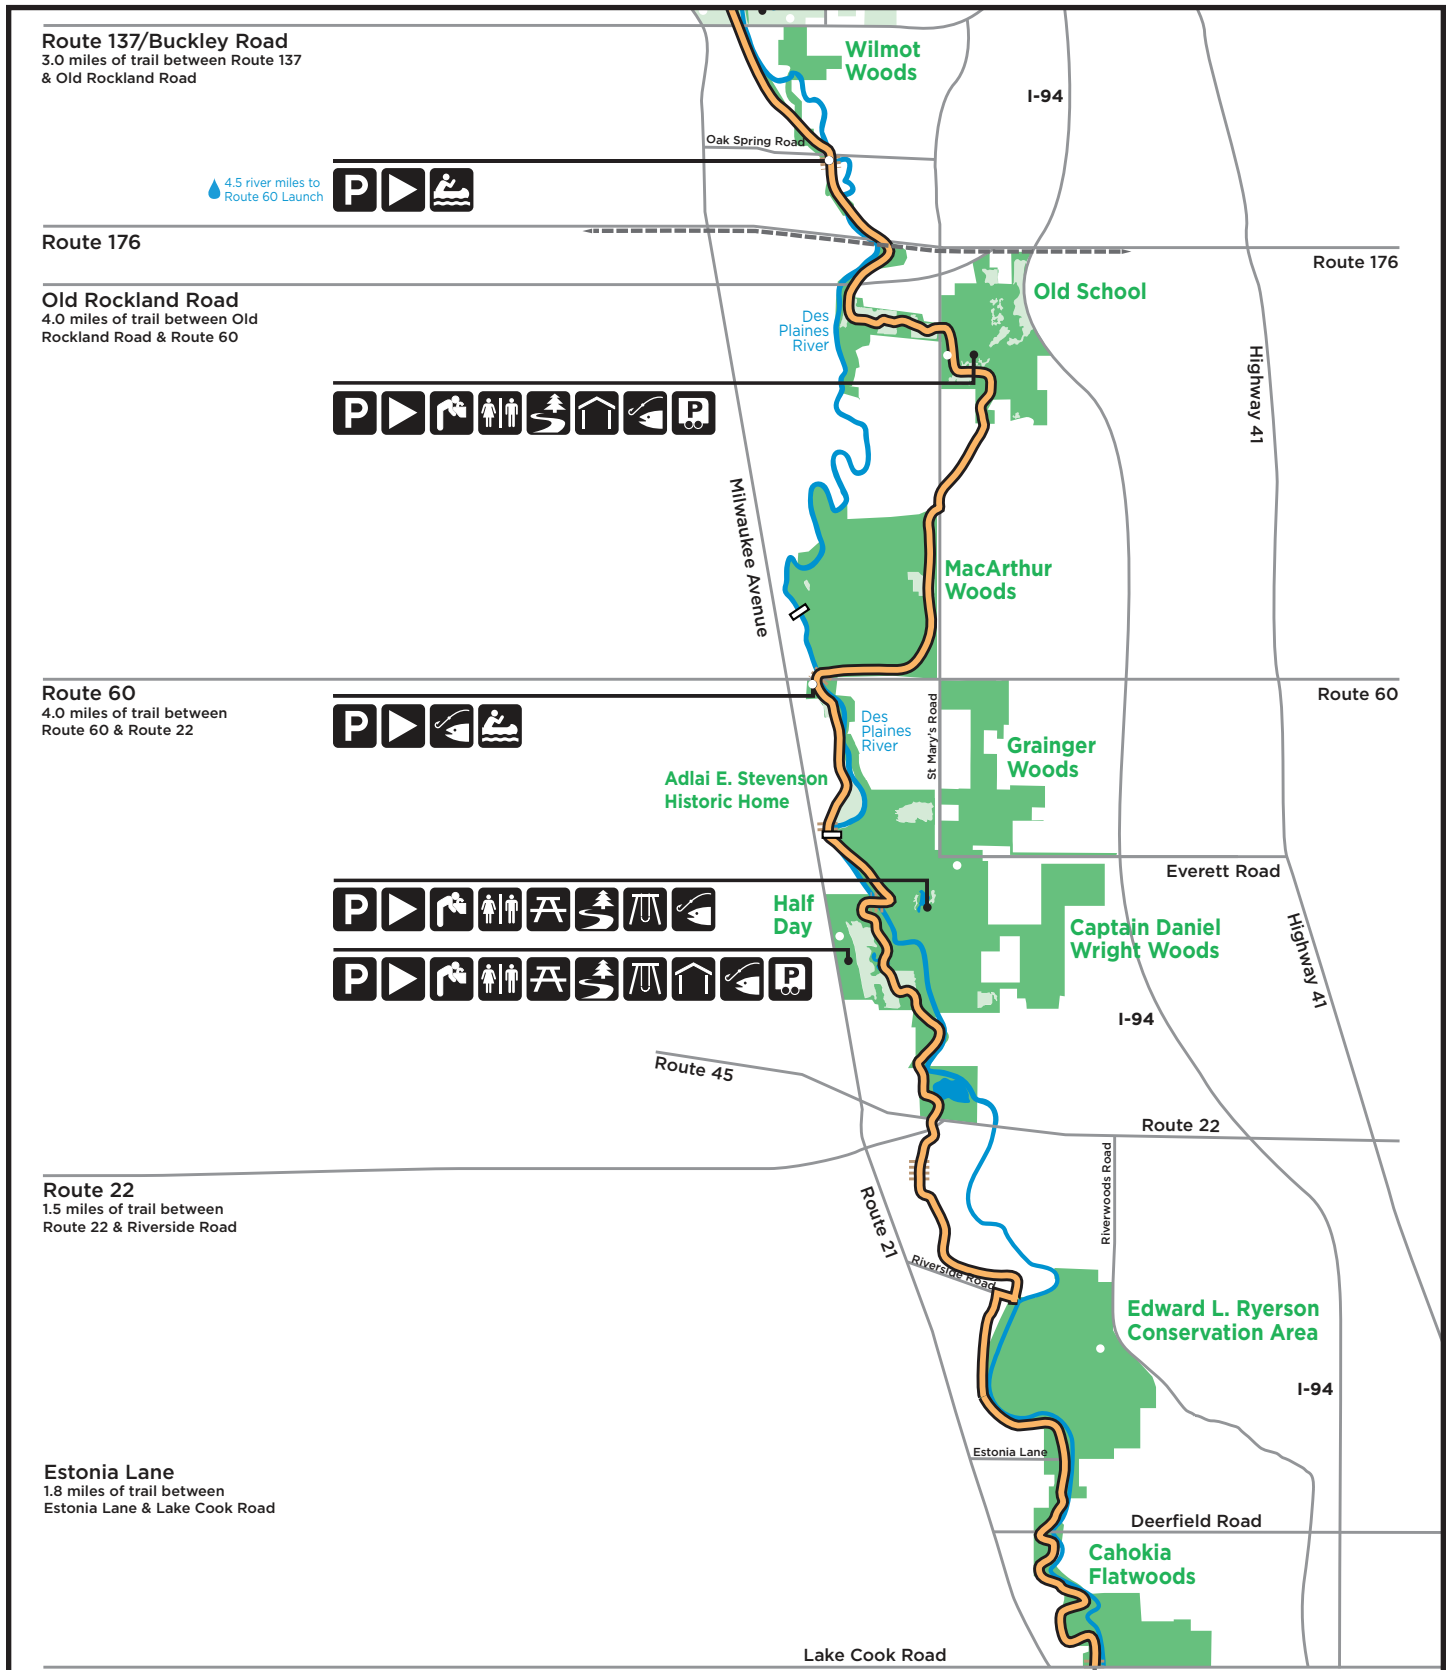

Des Plaines River Trail - North

Des Plaines River Trail - South

Route 137/Buckley Road
3.0 miles of trail between Route 137 & Old Rockland Road

4.5 river miles to Route 60 Launch

Route 176

Old Rockland Road
4.0 miles of trail between Old Rockland Road & Route 60

Route 60

4.0 miles of trail between Route 60 & Route 22

Route 22

1.5 miles of trail between Route 22 & Riverside Road

Estonia Lane

1.8 miles of trail between Estonia Lane & Lake Cook Road

LEGEND

- | | | | | | |
|----------------|-------------------|-----------------------|----------------------------|-------------------------|----------------------|
| Drinking Water | Additional Trails | Shelter | Dam | Des Plaines River Trail | Bridges & Boardwalks |
| Parking | Trail Access | Fishing | Picnic Tables | North Shore Bike Path | Other Trails |
| Toilet | Canoe Launch | Horse Trailer Parking | Snowmobile Trailer Parking | Snowmobile Trail | |