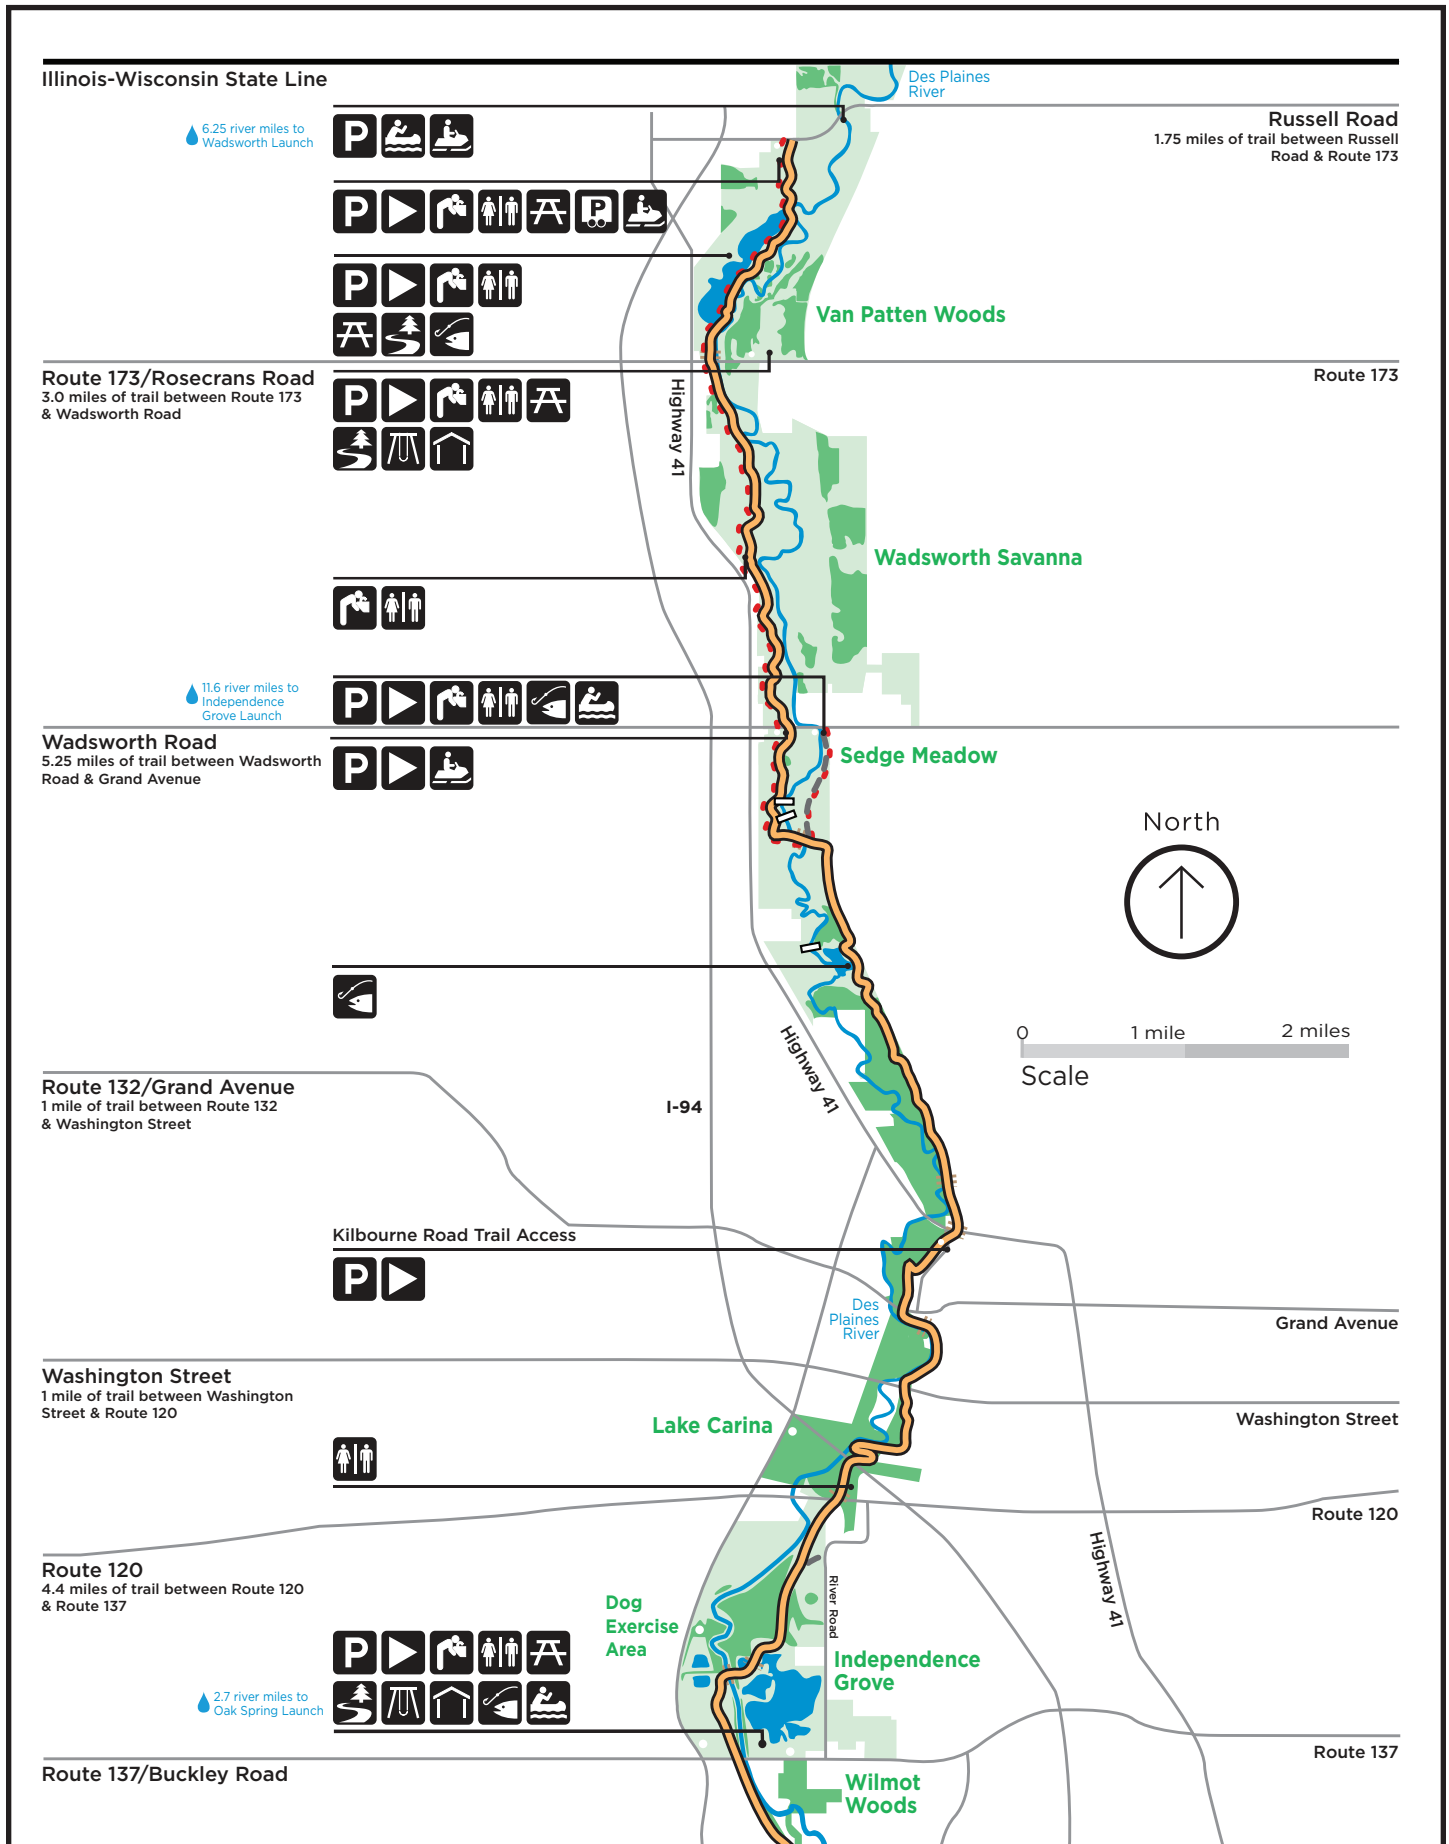

Des Plaines River Trail - North

Des Plaines River Trail - South

Route 137/Buckley Road
3.0 miles of trail between Route 137 & Old Rockland Road

4.5 river miles to Route 60 Launch

Route 176

Old Rockland Road
4.0 miles of trail between Old Rockland Road & Route 60

Route 60

4.0 miles of trail between Route 60 & Route 22

Route 22

1.5 miles of trail between Route 22 & Riverside Road

Estonia Lane

1.8 miles of trail between Estonia Lane & Lake Cook Road

LEGEND

- | | | | | | |
|----------------|-------------------|-----------------------|----------------------------|-------------------------|----------------------|
| Drinking Water | Additional Trails | Shelter | Dam | Des Plaines River Trail | Bridges & Boardwalks |
| Parking | Trail Access | Fishing | Picnic Tables | North Shore Bike Path | Other Trails |
| Toilet | Canoe Launch | Horse Trailer Parking | Snowmobile Trailer Parking | Snowmobile Trail | |