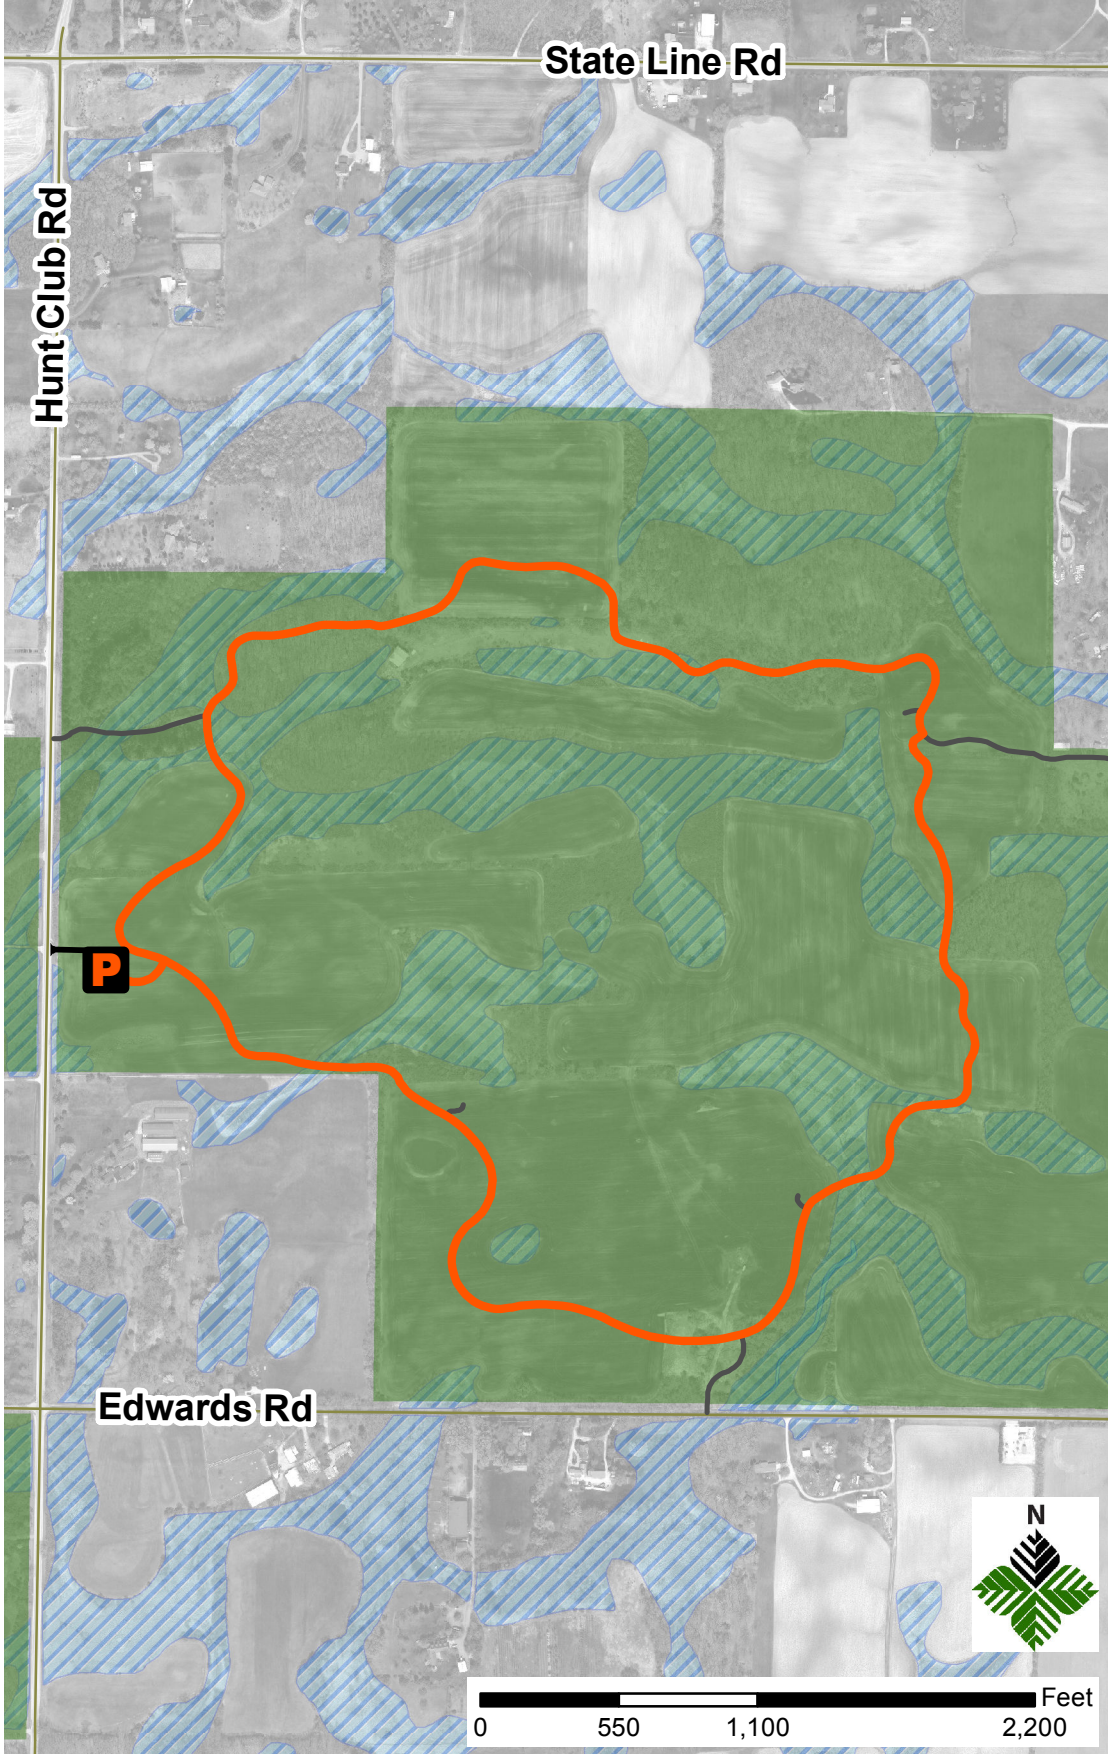

Pine Dunes

Pine Dunes 867 Acres

Legend

- Forest Preserve Property
- Forest Preserve Easements
- 2016 Hike Lake County Trail
- Trails
- Hike Lake County Parking

**HIKE
LAKE COUNTY**

Trail in orange

Trailhead:
Hunt Club Road
Distance: 2.3 Miles