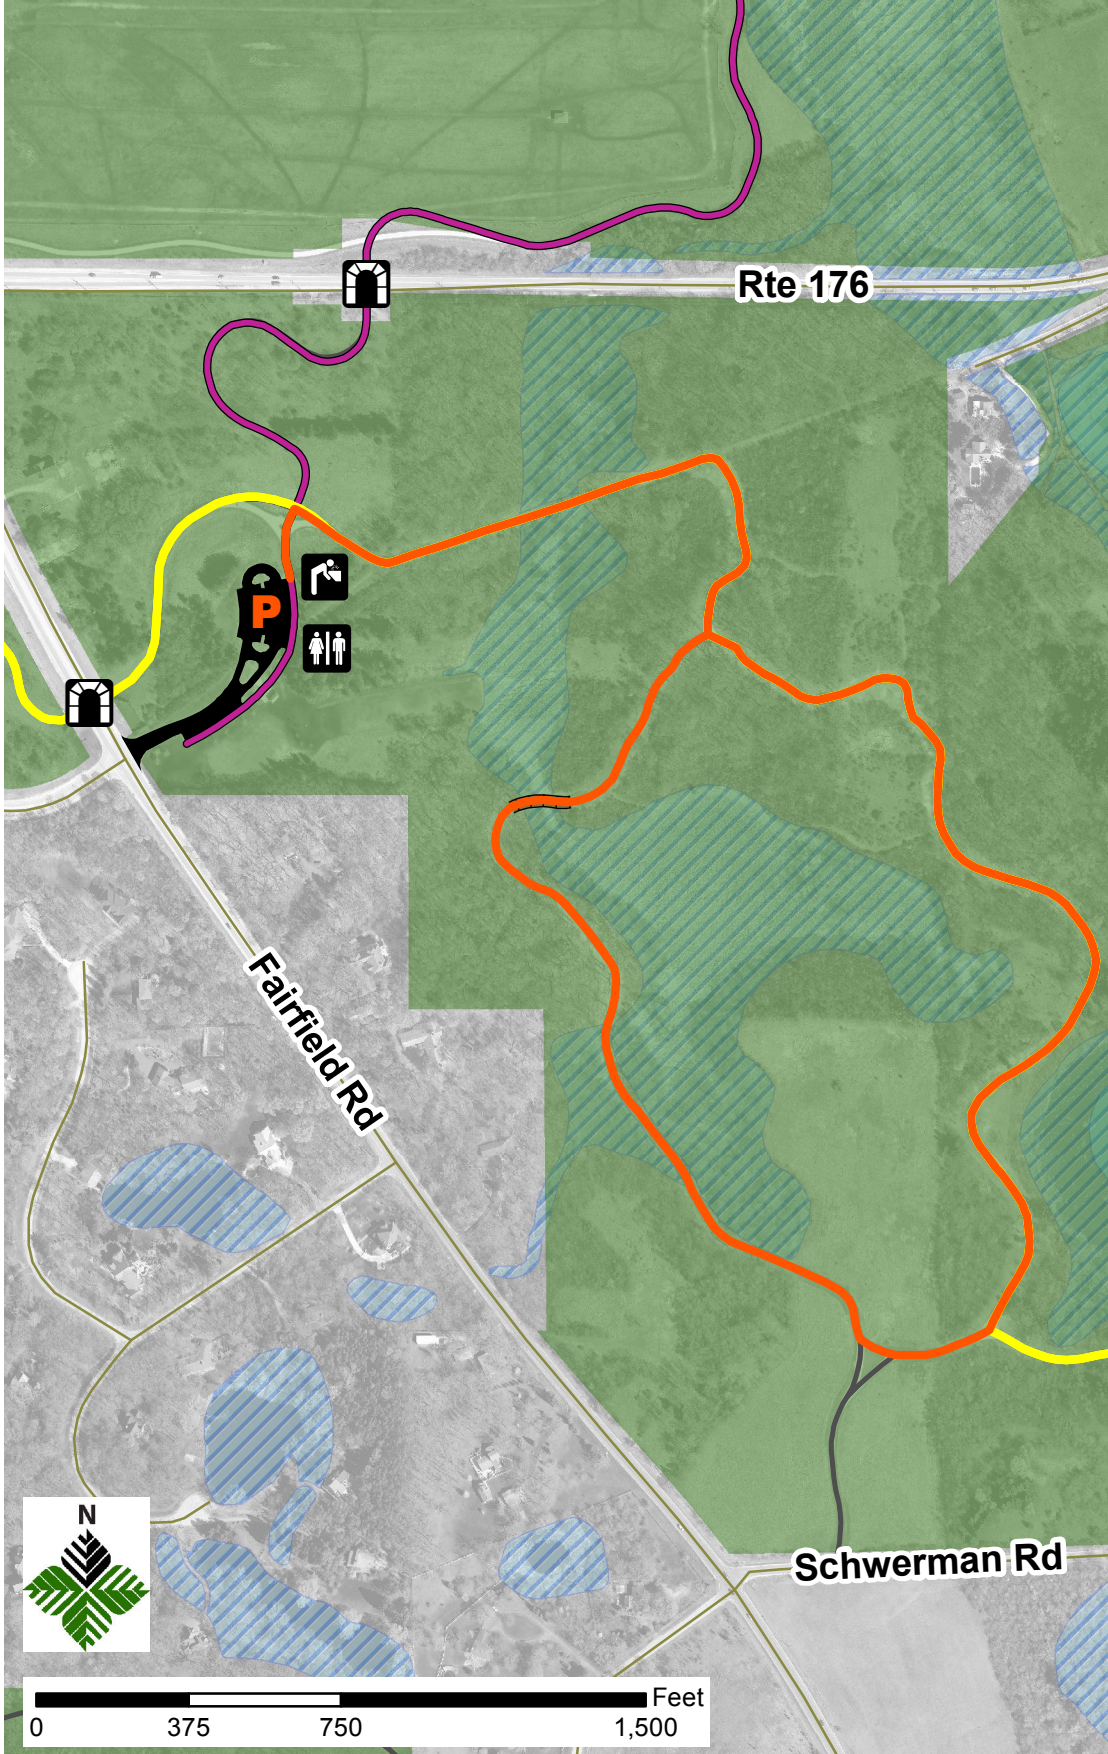

# Lakewood

## Lakewood 2,806 Acres

### Legend

- Forest Preserve Property
- Forest Preserve Easements
- Hike Lake County Parking
- Toilet
- Drinking Water
- Tunnel
- 2016 Hike Lake County Trail
- Millennium Trail
- Fort Hill Trail
- Trails
- Boardwalk

**HIKE  
LAKE COUNTY**

**Trail in orange**  
**Trailhead:**  
Winter Sports Area  
Fairfield Road  
**Distance: 1.7 Miles**

27261 Fairfield Road, Wauconda (GPS 42°15'33.899"N 88°5'57.902"W)  
Emergency: call 911. Nonemergency public safety issue: 847-549-5200.