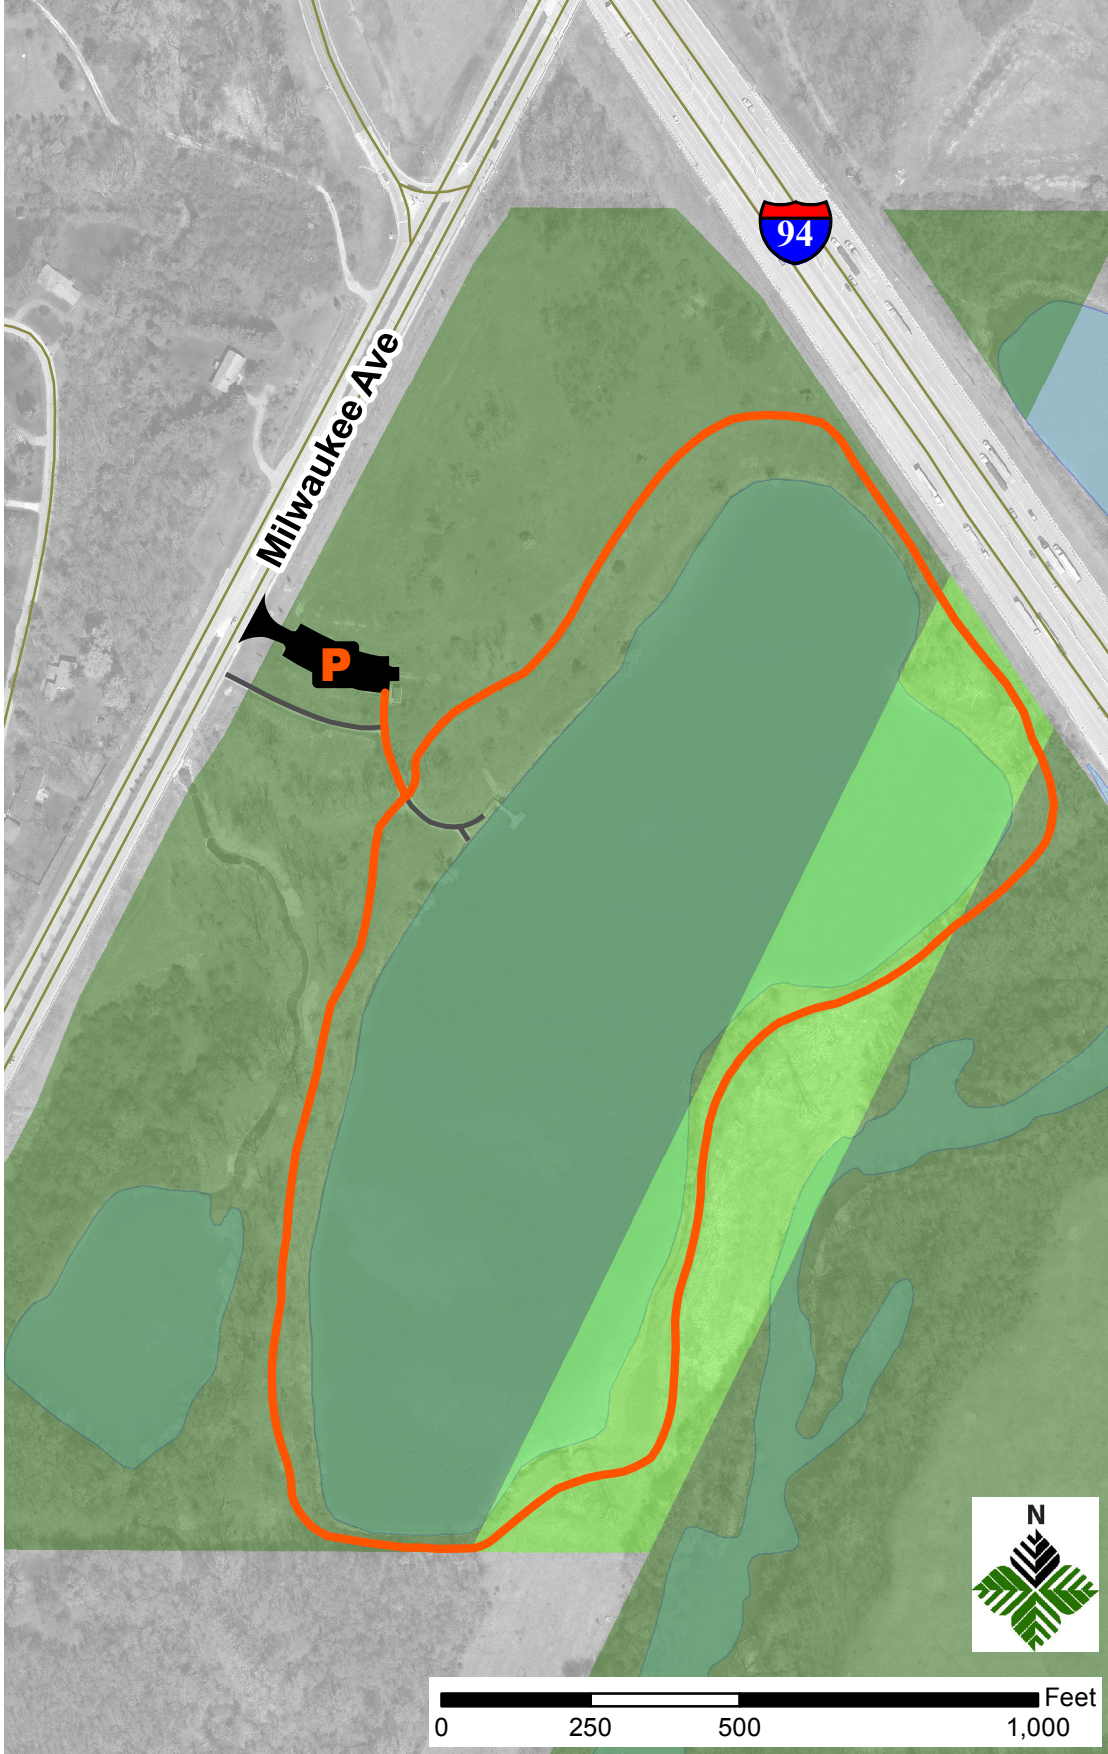

# Lake Carina - Loop

## Lake Carina 481 Acres

### Legend

- Forest Preserve Property
- Forest Preserve Easements
- 2016 Hike Lake County Trail
- Trails
- Hike Lake County Parking

**HIKE  
LAKE COUNTY**

**Trail in orange**

**Trailhead:**  
Milwaukee Avenue  
**Distance:** 1.0 Mile