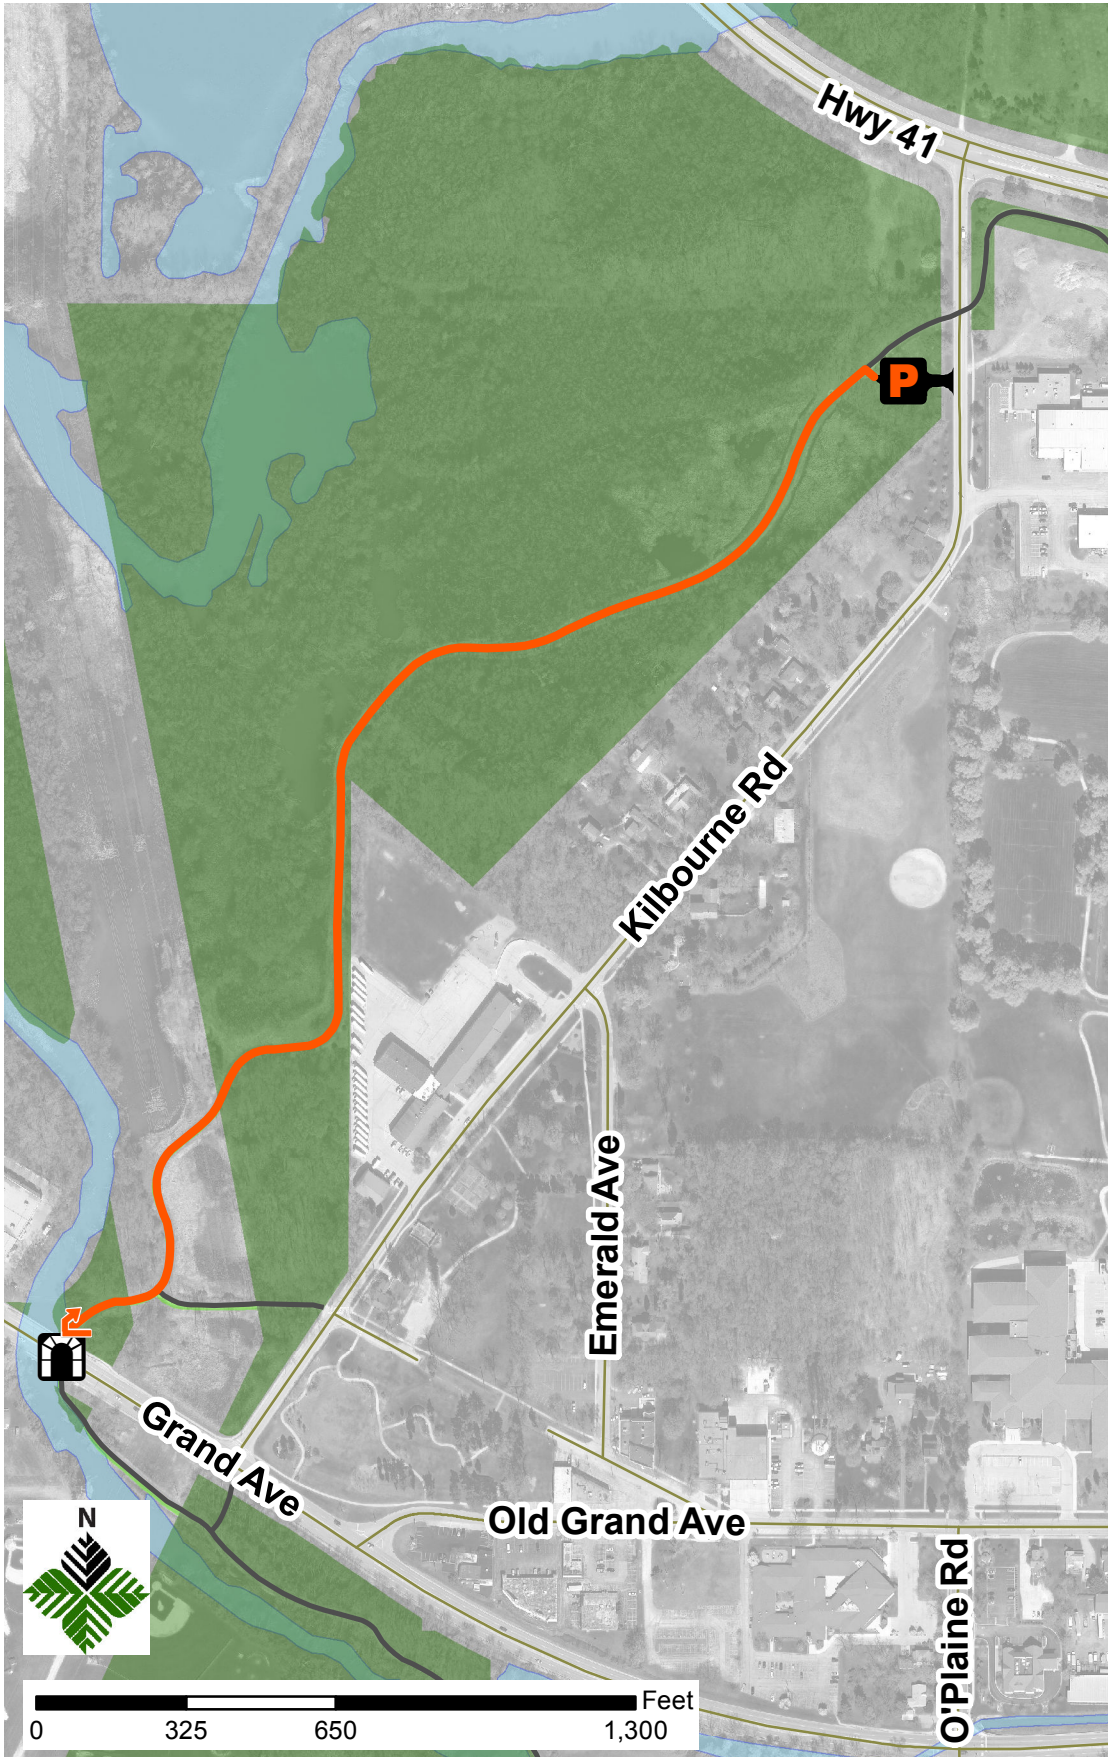

Lake Carina - Kilbourne Road

Lake Carina 481 Acres

Legend

- Forest Preserve Property
- Forest Preserve Easements
- 2016 Hike Lake County Trail
- Trails
- Hike Lake County Parking
- Trail Underpasses

**HIKE
LAKE COUNTY**

Trail in orange

Trailhead:
Kilbourne Road
Distance: 1.2 Miles