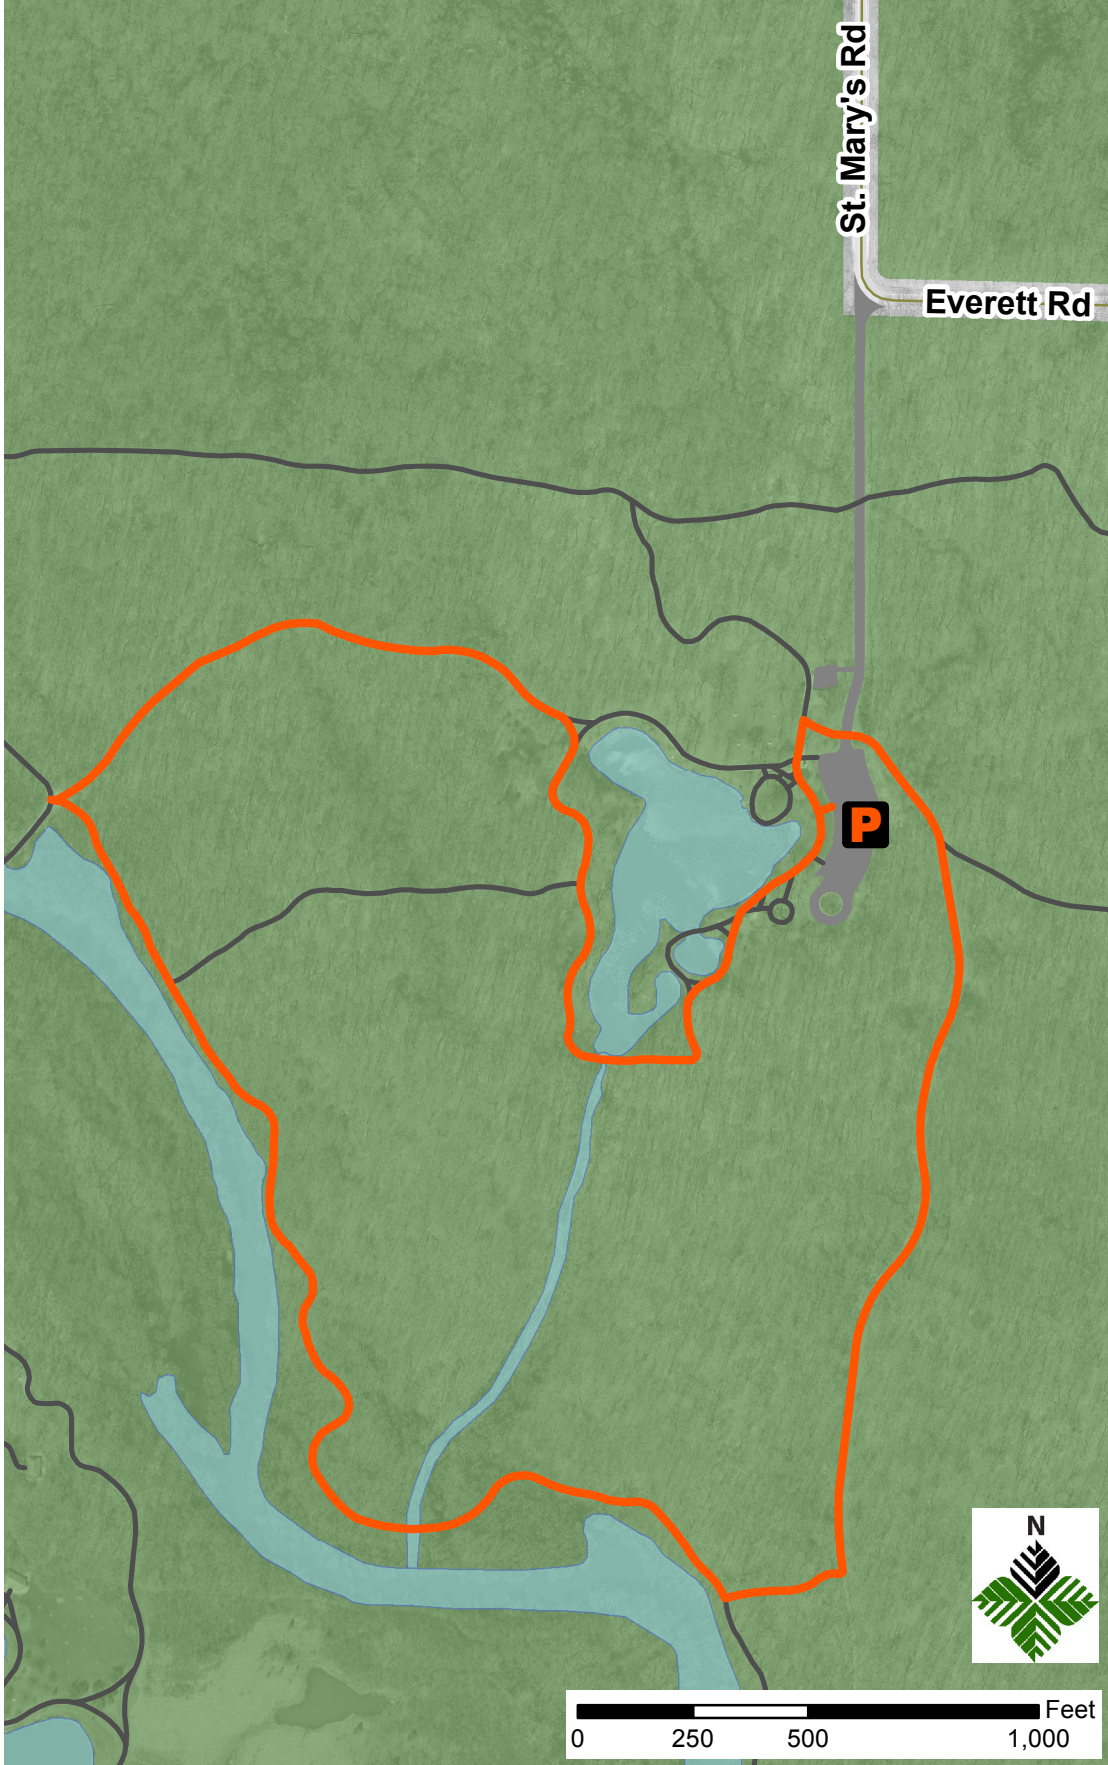

Captain Daniel Wright Woods

Captain Daniel Wright Woods 750 Acres

Legend

-  Forest Preserve Property
-  2016 Hike Lake County Trail
-  Trails
-  Hike Lake County Parking

**HIKE
LAKE COUNTY**

Trail in orange

Trailhead:
St. Mary's Road
Distance: 1.6 Miles

24830 St. Mary's Road, Mettawa (GPS 42°13'10.405"N 87°55'32.249"W)
Emergency: call 911. Nonemergency public safety issue: 847-549-5200.

Map Prepared 16 May 2016